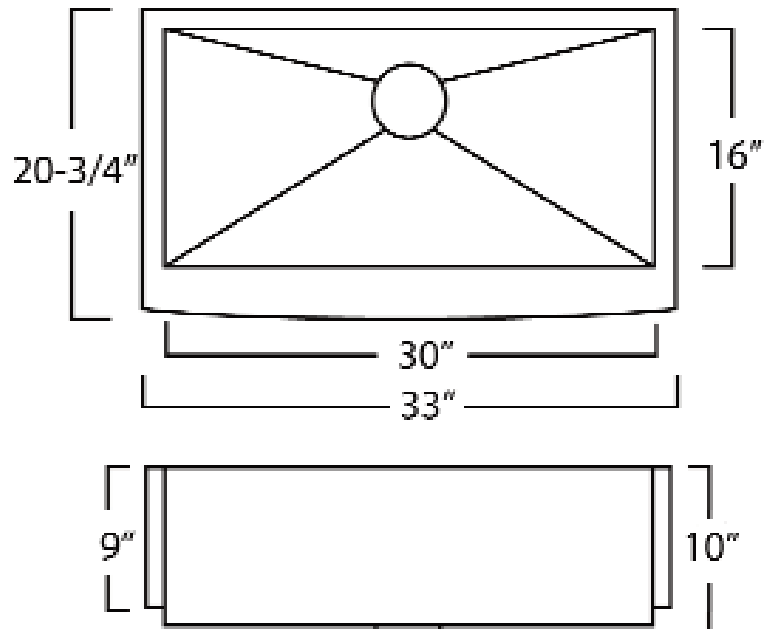

**33" AMANDA SINGLE
BOWL FARMER SINK**

Cat. No
FSSSB2022-SS

W: 33"
D: 20-3/4"
H: 10"

Features:

- ▶ Solid 16 gauge, 304 grade metal construction
- ▶ Tight radius corners
- ▶ Easy maintenance with matte finish
- ▶ Curved bowl
- ▶ Rim width is 1-1/2"
- ▶ Drain is 3-1/2"

Compliance Certification
Meets or exceeds the following
specifications: ASME
A112.19.3-2001 for Stainless Steel.

***Please do NOT cut hole without
template or actual product.**

Interior Dimensions:

Basin Interior: 30" W x 16" D
Basin Depth: 9"

Dimensions of fixture are nominal and may vary within the range of tolerances established by ANSI Standard A112.19.2. Dimensions and specifications subject to change without notice.