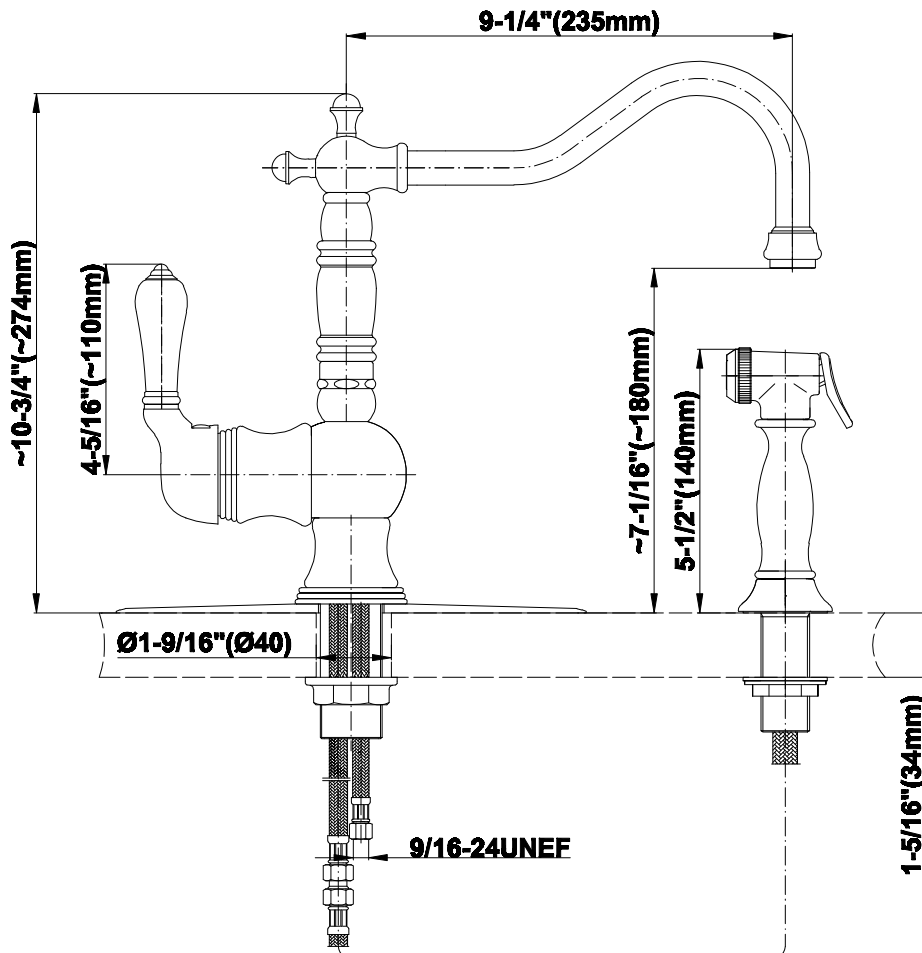

G-4235-LC3

Contemporary Kitchen
Kitchen Faucet w/Side Spray

GRAFF[®]
CUTTING EDGE DESIGN

Product Features

- Swivel spout
- Includes matching side spray

Optional Accessories

- G-9911 base plate
- G-9300 water-saving aerator reduces waterflow from 2.2 to 1.5 gpm

The measurements shown are for reference only. Products and specifications shown are subject to change without notice. Revised 09/2012.

www.graff-faucets.com | phone: 800-954-4723