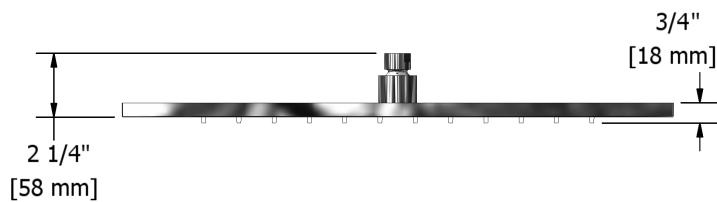

Sizes, models and finishes may differ from thoses presented.

Warranty

The Riobel inc. product carries a limited LIFETIME warranty on the finish Chrome, Gold (PVD), Brushed nickel (PVD), Night brushed (PVD), Polished nickel (PVD) and all working parts and is guaranteed from the initial date of purchase against all manufacturing defects. Other finished 1 year.

Customer Service

Ontario, West Canada : 888-287-5354 Quebec, Maritimes, United States : 866-473-8442

2014.05.07