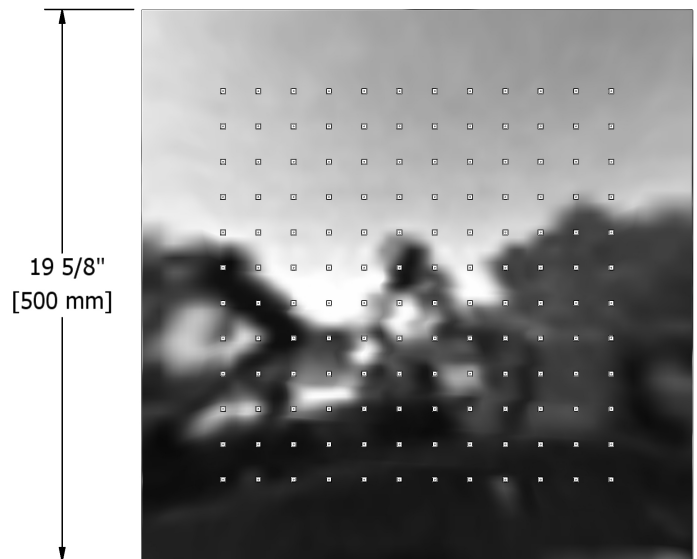

Sizes, models and finishes may differ from thoses presented.

Warranty

The Riobel inc. product carries a limited LIFETIME warranty on the finish Chrome, Gold (PVD), Brushed nickel (PVD), Night brushed (PVD), Polished nickel (PVD) and all working parts and is guaranteed from the initial date of purchase against all manufacturing defects. Other finished 1 year.

Customer Service

Ontario, West Canada : 888-287-5354 Quebec, Maritimes, United States : 866-473-8442

2014.05.07