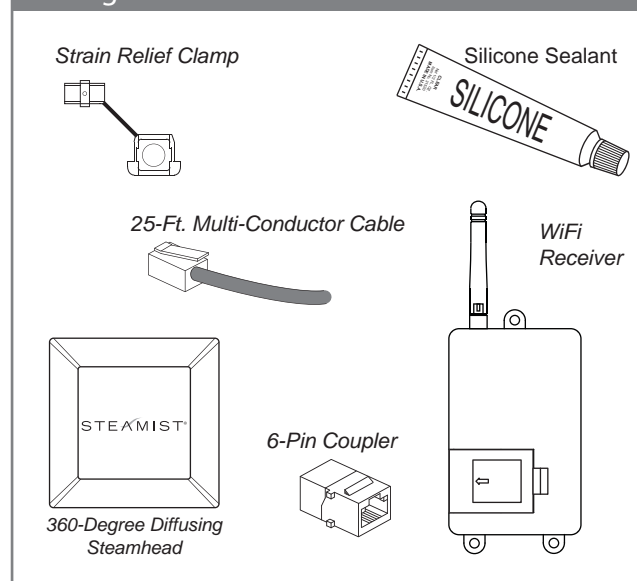

450T-PC - Polished Chrome

450T-PN - Polished Nickel

450T-BN - Brushed Nickel

450T-PG - Polished 24K Gold

450T-ORB - Oil-Rubbed Bronze

Package Contents

Wiring Layout with all Available Options Model: TSC-450