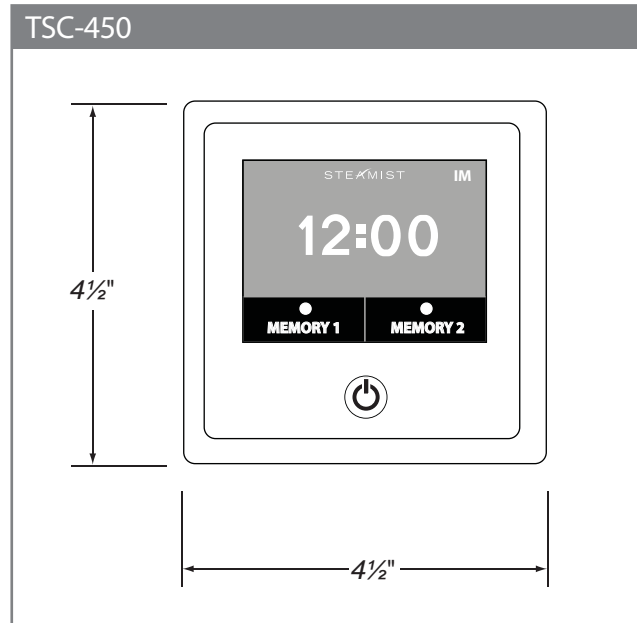

STEAMIST®

Steambath Control

Model: TSC-450

Product Information – TSC-450 with WiFi

2 years parts warranty

Finger-light touchscreen operation

2 memory settings

Programmable Time and Temperature.

Temperature range 50°F min to 125°F max.

Time up to 60 minutes.

Operates AromaSense, AudioSense and ChromaSense options.

Digital display of ambient and set temperature.

Icons for system status - heating and set temp.

Dimensions: 4½" x 4½"

Package Includes: Control, WiFi Receiver, 25-Ft. Multi-Conductor Cable, 6-Pin Coupler, Steamhead (Delivers 360-Degree Steam Dispersion), Strain Relief Clamp, Silicone Sealant, Installation and Operating Instructions.

Required Electrical Service:

Low-voltage connection from TSG generator via multi-conductor cable (supplied).