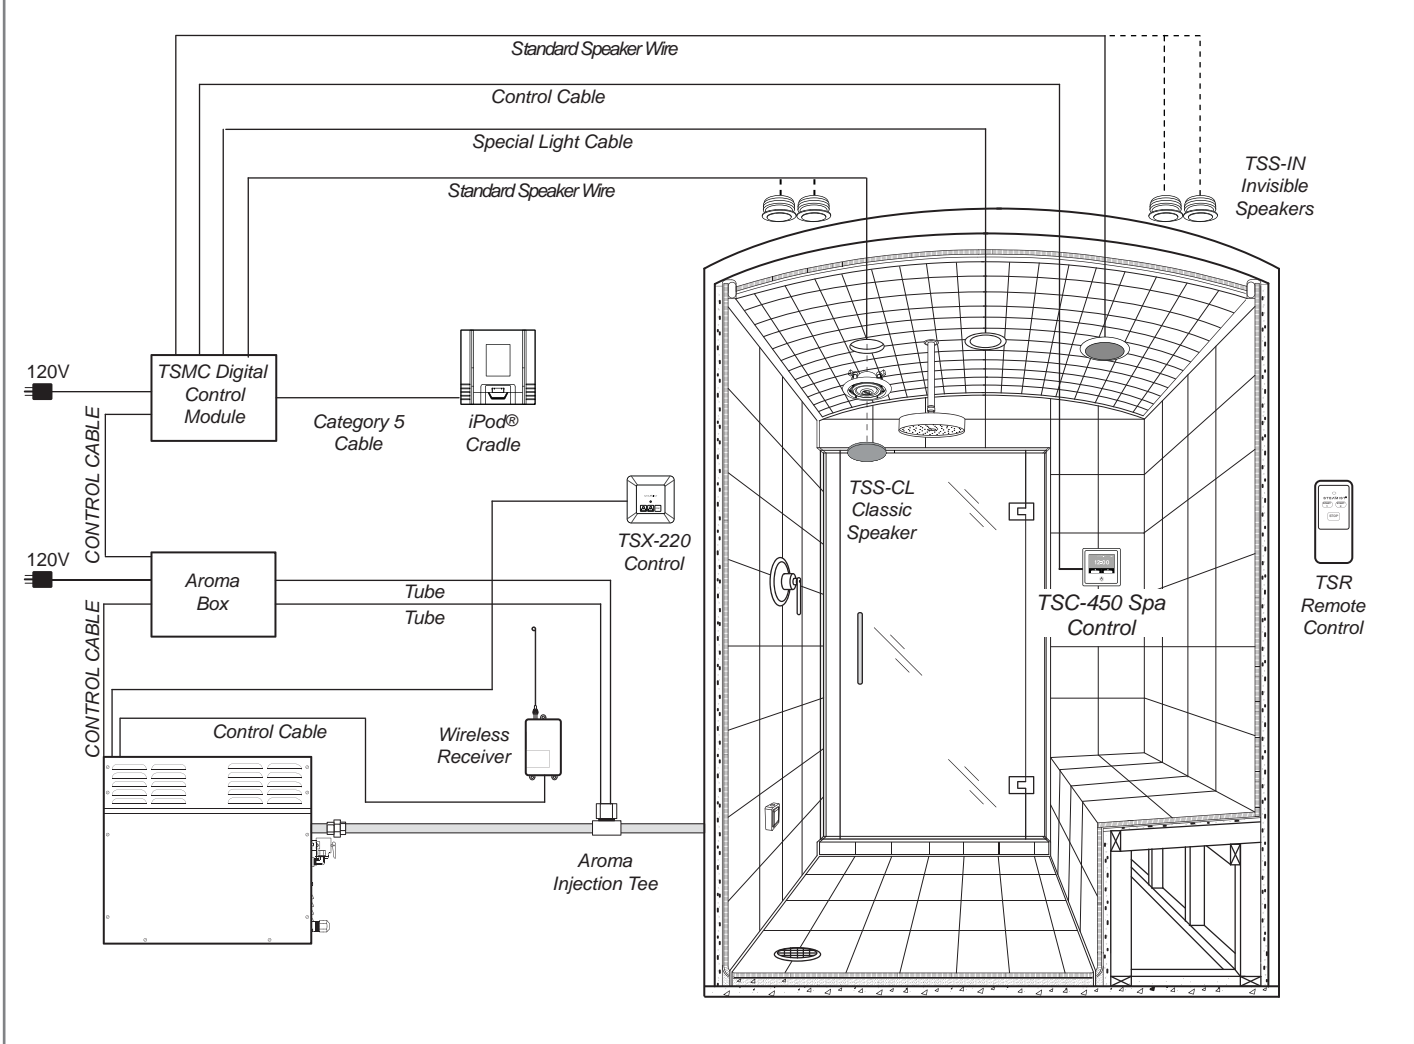

Dimensions: 4½" x 4½"

Package Includes: Control, WiFi Receiver, 25-Ft. Multi-Conductor Cable, 6-Pin Coupler, Steamhead (Delivers 360-Degree Steam Dispersion), Strain Relief Clamp, Silicone Sealant, Installation and Operating Instructions.

Mount control near seating area and not above steamhead.

Rough-in Notes:

Control should be mounted 48" above the floor.

Steamhead to be mounted 18" above the finished floor or 6" above the rim of the tub and as far from the seating area as possible.

450T-PC - Polished Chrome

450T-PN - Polished Nickel

450T-BN - Brushed Nickel

450T-PG - Polished 24K Gold

450T-ORB - Oil-Rubbed Bronze

Package Contents

Wiring Layout with all Available Options Model: TSC-450