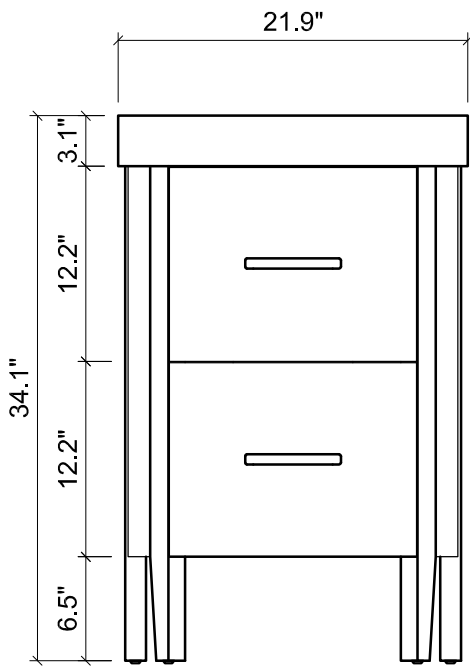

**BELLA FOR BOLERO**

**BOLERO CERAMIC SINK**

FRONT VIEW

SIDE VIEW

TOP VIEW

BACK VIEW

TOP VIEW

**Specifications:**

- Top right hinged door; full bottom drawer
- Soft-closing drawer slides and/or hinges
- Polyurethane finish on top coat