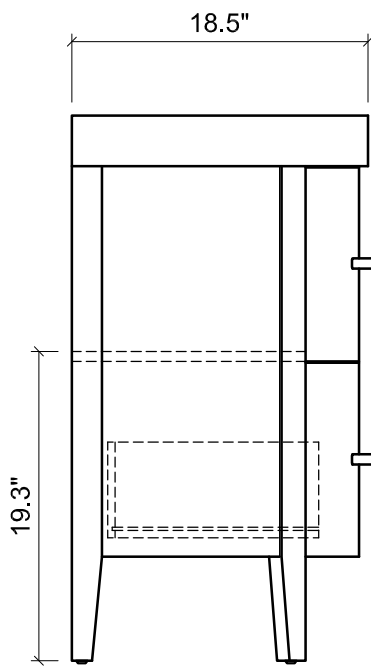

**BELLA FOR BOLERO**

**BOLERO CERAMIC SINK**

FRONT VIEW

SIDE VIEW

TOP VIEW

BACK VIEW

TOP VIEW

**Specifications:**

- Top right hinged door; full bottom drawer
- Soft-closing drawer slides and/or hinges
- Polyurethane finish on top coat