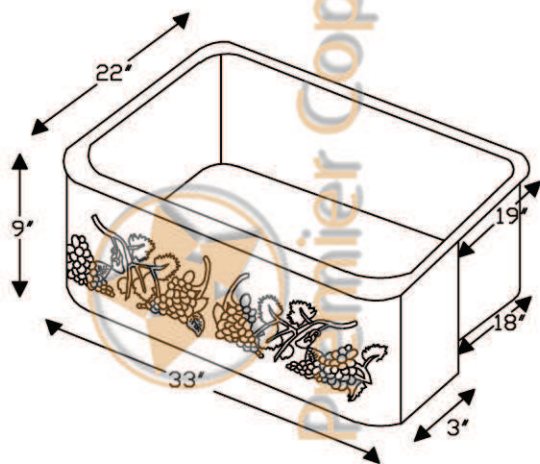

Premier Copper Products

CODE/STANDARD COMPLIANCE

* IAPMO/cUPC LISTED

ITEM # KASDB33229G 33" KITCHEN APRON SINGLE BOWL SINK W/ VINEYARD DESIGN

OUTER DIMENSIONS: 33"X22"X9"

INNER DIMENSIONS: 31"X19"X9"

DRAIN SIZE: 3.5" STANDARD

MATERIAL GAUGE: 14

IMPORTANT: THIS PRODUCT IS HAND CRAFTED AND SMALL VARIANCES MAY OCCUR. DIMENSIONS MAY VARY UP TO 1/4". DO NOT MAKE ANY INSTALLATION CUTS UNTIL YOU RECEIVE YOUR SINK.