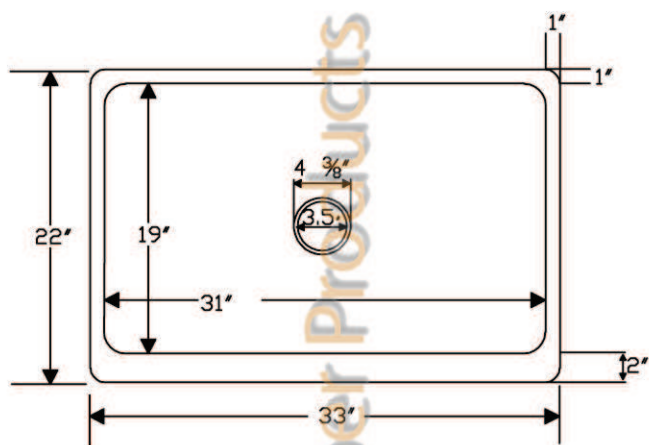

Premier Copper Products

CODE/STANDARD COMPLIANCE

* IAPMO/cUPC LISTED

ITEM # KASDB33229G 33" KITCHEN APRON SINGLE BOWL SINK W/ VINEYARD DESIGN

OUTER DIMENSIONS: 33"X22"X9"

INNER DIMENSIONS: 31"X19"X9"

DRAIN SIZE: 3.5" STANDARD

MATERIAL GAUGE: 14

IMPORTANT: THIS PRODUCT IS HAND CRAFTED AND SMALL VARIANCES MAY OCCUR. DIMENSIONS MAY VARY UP TO 1/4". DO NOT MAKE ANY INSTALLATION CUTS UNTIL YOU RECEIVE YOUR SINK.