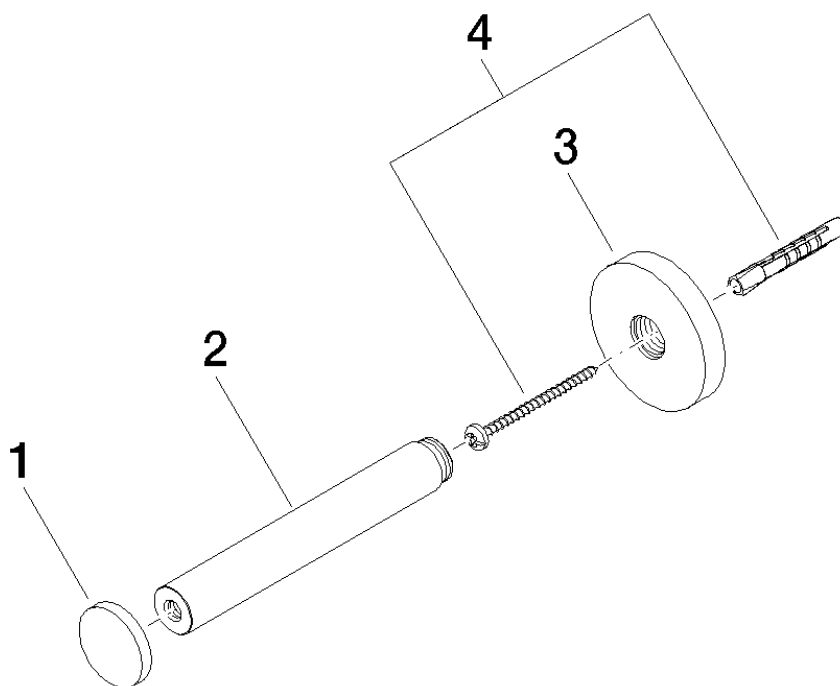

Product specifications

- Flange diameter 2 1/8"
- 5 3/8" projection

Surfaces

- chrome 83590892-00
- chrome 83590892-00
- matt platinum 83590892-06
- matt platinum 83590892-06
- platinum 83590892-08
- platinum 83590892-08
- matt white 83590892-10
- matt white 83590892-10
- matt black 83590892-33
- matt black 83590892-33

Exploded assembly drawing

Order quantity

No.	Article number	Name	Installation quantity
1	083120531ff	plug	1
2	083109611ff	bar	1
3	082789500ff	rosette	1
4	0530310250090	fixing set	1