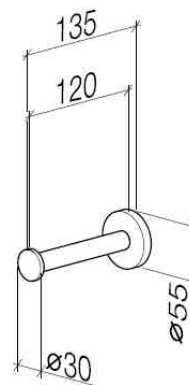

Product specifications

- Flange diameter 2 1/8"
- 5 3/8" projection

Surfaces

- chrome 83590892-00
- chrome 83590892-00
- matt platinum 83590892-06
- matt platinum 83590892-06
- platinum 83590892-08
- platinum 83590892-08
- matt white 83590892-10
- matt white 83590892-10
- matt black 83590892-33
- matt black 83590892-33

Exploded assembly drawing

Order quantity

No.	Article number	Name	Installation quantity
1	083120531ff	plug	1
2	083109611ff	bar	1
3	082789500ff	rosette	1
4	0530310250090	fixing set	1