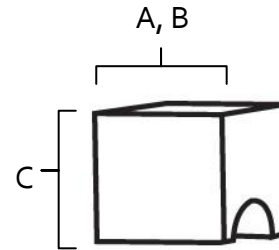

**SPECIFICATIONS**

**CONTEMPORARY  
SQUARE KNOBS**

**FEATURES**

Modern styling  
Multiple finishes  
Concealed installation

**WARRANTY**

Limited lifetime

**FINISHES**

Polished Chrome (PC)  
Barcelona (BARC)  
Bronze (BRZ)  
Chocolate Bronze (CHBRZ)  
Polished Nickel (PN)  
Satin Nickel (SN)

**MATERIAL**

Brass

Item#	A	B	C
A853-34	3/4"	3/4"	3/4"
A853-1	1"	1"	1"

**KEY:**

A - Length  
B - Width  
C - Projection

NOTE: Dimensions and specifications are subject to change without notice.