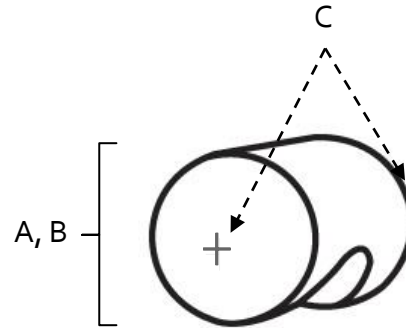

SPECIFICATIONS

**CONTEMPORARY
ROUND KNOBS**

FEATURES

- Modern styling
- Multiple finishes
- Concealed installation

WARRANTY

Limited lifetime

FINISHES

- Polished Chrome (PC)
- Barcelona (BARC)
- Bronze (BRZ)
- Chocolate Bronze (CHBRZ)
- Polished Nickel (PN)
- Satin Nickel (SN)

MATERIAL

Brass

Item#	A	B	C
A823-34	3/4"	3/4"	3/4"
A823-1	1"	1"	1"

KEY:

- A - Length
- B - Width
- C - Projection

NOTE: Dimensions and specifications are subject to change without notice.