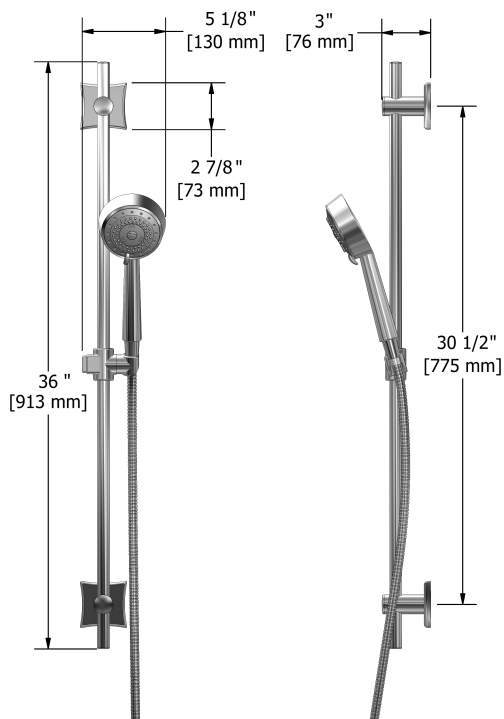

Hand shower rail
4040XX

Specifications

Descriptions

- 150 cm (59") double interlock flexible hose, swivel and integrated vacuum breaker
- Ø19 mm (¾") slide bar
- 10, 4-jet hand shower with pause / Scale-free

Available colors

- C : Chrome
- BN : Brushed nickel (PVD)
- PN : Polished nickel (PVD)

Available flows

- 9.5 L/min, 2.5 gpm (US) 60psi
- 5.69 L/min, 1.5 gpm (US) 60psi (**4040XX-15**)

Certifications

- CSA B125.1
- ASME A112.18.1
- CMR248 Approval