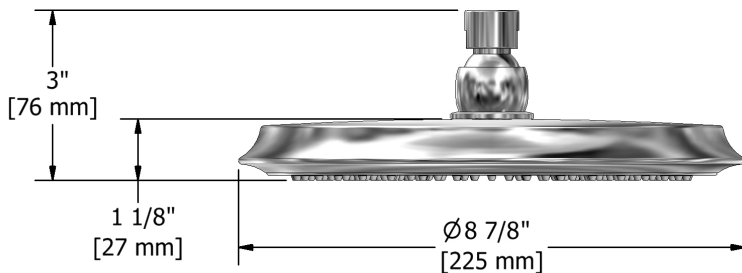

Sizes, models and finishes may differ from thoses presented.

Warranty

The Riobel inc. product carries a limited LIFETIME warranty on the finish Chrome, Gold (PVD), Brushed nickel (PVD), Night brushed (PVD), Polished nickel (PVD) and all working parts and is guaranteed from the initial date of purchase against all manufacturing defects. Other finished 1 year.

Customer Service

Ontario, West Canada : 888-287-5354 Quebec, Maritimes, United States : 866-473-8442

2014.05.02