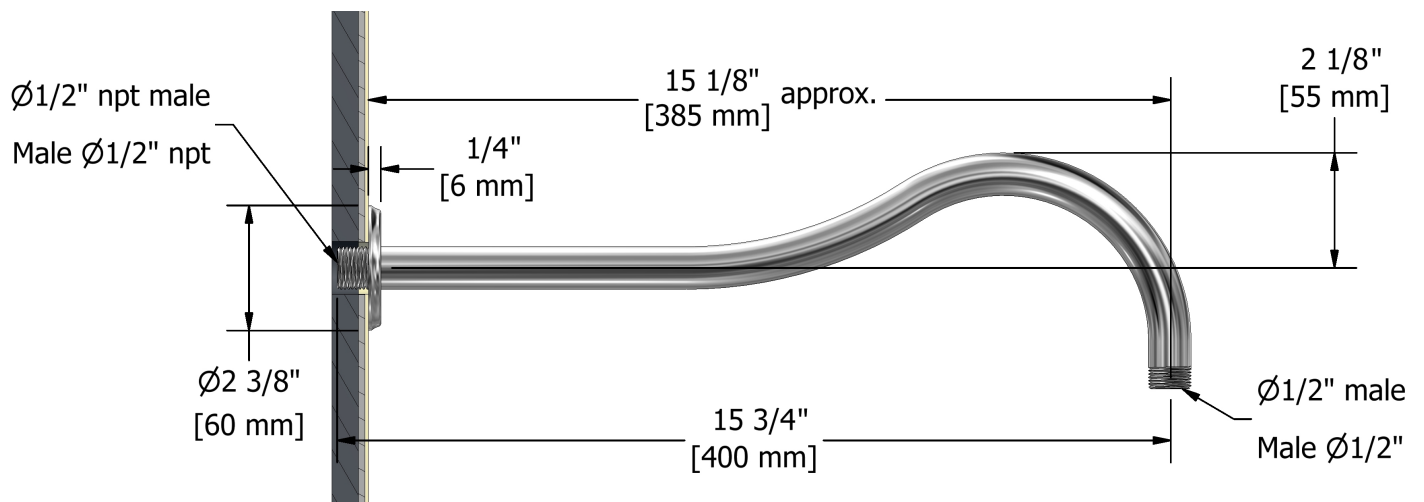

Sizes, models and finishes may differ from thoses presented.

Warranty

The Riobel inc. product carries a limited LIFETIME warranty on the finish Chrome, Gold (PVD), Brushed nickel (PVD), Night brushed (PVD), Polished nickel (PVD) and all working parts and is guaranteed from the initial date of purchase against all manufacturing defects. Other finished 1 year.

Customer Service

Ontario, West Canada : 888-287-5354 Quebec, Maritimes, United States : 866-473-8442

2014.05.02