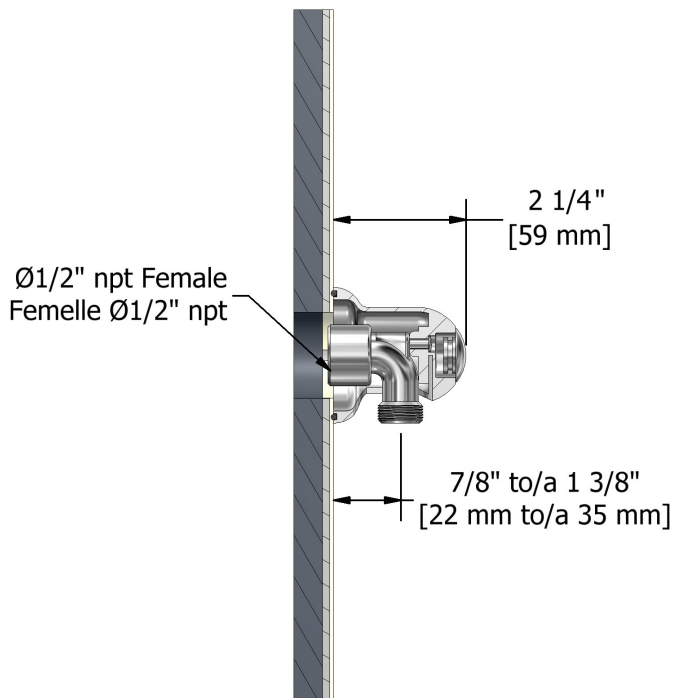

Sizes, models and finishes may differ from thoses presented.

Warranty

The Riobel inc. product carries a limited LIFETIME warranty on the finish Chrome, Gold (PVD), Brushed nickel (PVD), Night brushed (PVD), Polished nickel (PVD) and all working parts and is guaranteed from the initial date of purchase against all manufacturing defects. Other finished 1 year.

Customer Service

Ontario, West Canada : 888-287-5354 Quebec, Maritimes, United States : 866-473-8442

2014.05.02