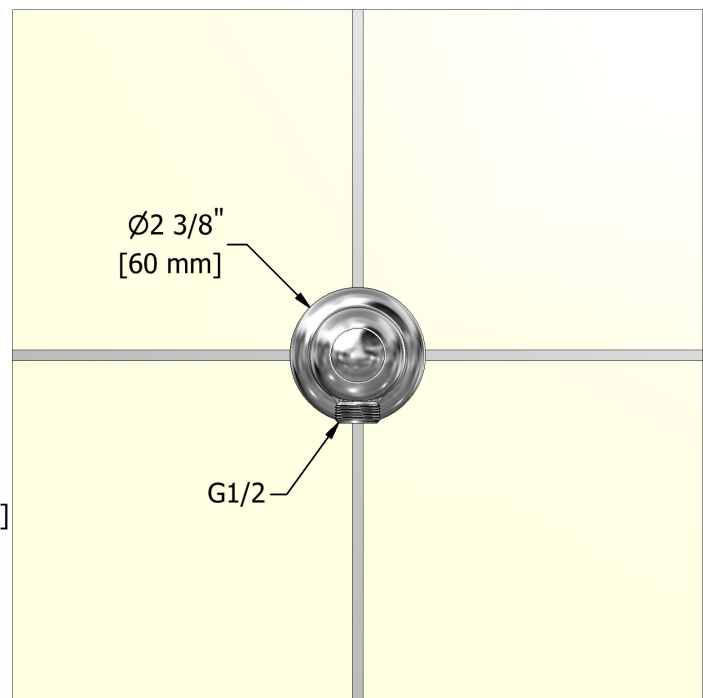

Sizes, models and finishes may differ from thoses presented.

Warranty

The Riobel inc. product carries a limited LIFETIME warranty on the finish Chrome, Gold (PVD), Brushed nickel (PVD), Night brushed (PVD), Polished nickel (PVD) and all working parts and is guaranteed from the initial date of purchase against all manufacturing defects. Other finished 1 year.

Customer Service

Ontario, West Canada : 888-287-5354 Quebec, Maritimes, United States : 866-473-8442

2014.05.02