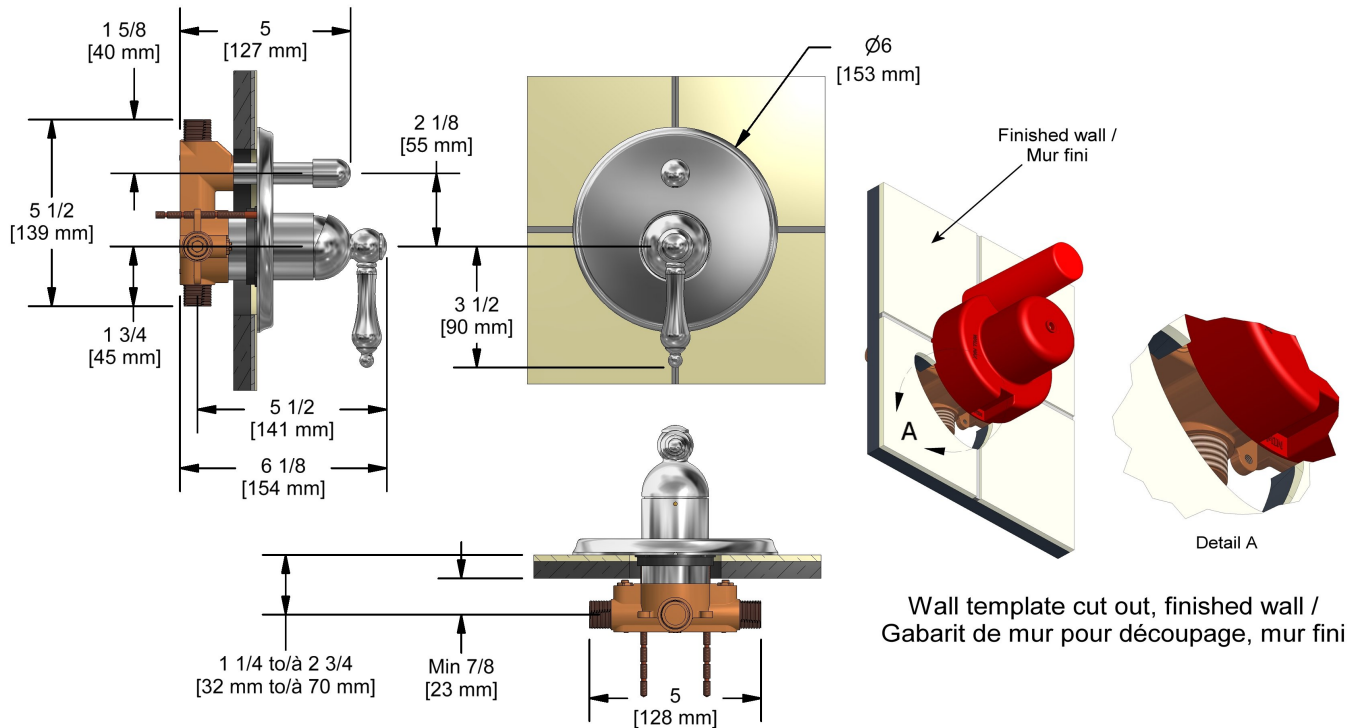

Certifications

- CSA B125.1
- ASME A112.18.1
- ASSE 1016