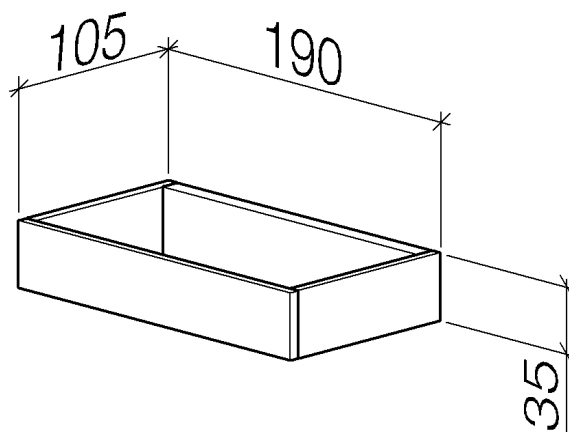

Product specifications

- Width 7 1/2"
- Height 1 3/8"
- 4 1/8" projection

Surfaces

- | | |
|-----------------|-------------|
| • chrome | 83200780-00 |
| • matt platinum | 83200780-06 |
| • platinum | 83200780-08 |
| • Cyprum | 83200780-49 |

Exploded assembly drawing

Order quantity

No.	Article number	Name	Installation quantity
1	0517207180090	fixing set	1
2	081778557ff	holder	1
3	9031112020090	pin	2
4	081778503ff	holder	1
5	09311103090	pin	2
6	09311105990	pin	2
7	09311111290	pin	1
8	081778558ff	holder	1
9	09311108390	pin	2
10	09311108190	pin	2
11	09311120190	pin	2
12	09311120090	pin	2
13	081778556ff	holder	1