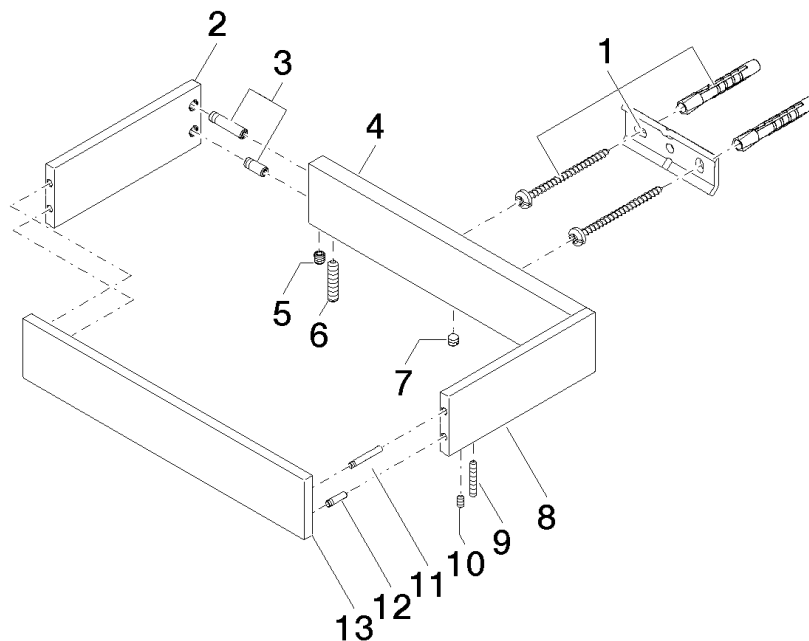

Product specifications

- Width 7 1/2"
- Height 1 3/8"
- 4 1/8" projection

Surfaces

- | | |
|-----------------|-------------|
| • chrome | 83200780-00 |
| • matt platinum | 83200780-06 |
| • platinum | 83200780-08 |
| • Cyprum | 83200780-49 |

Exploded assembly drawing

Order quantity

No.	Article number	Name	Installation quantity
1	0517207180090	fixing set	1
2	081778557ff	holder	1
3	9031112020090	pin	2
4	081778503ff	holder	1
5	09311103090	pin	2
6	09311105990	pin	2
7	09311111290	pin	1
8	081778558ff	holder	1
9	09311108390	pin	2
10	09311108190	pin	2
11	09311120190	pin	2
12	09311120090	pin	2
13	081778556ff	holder	1