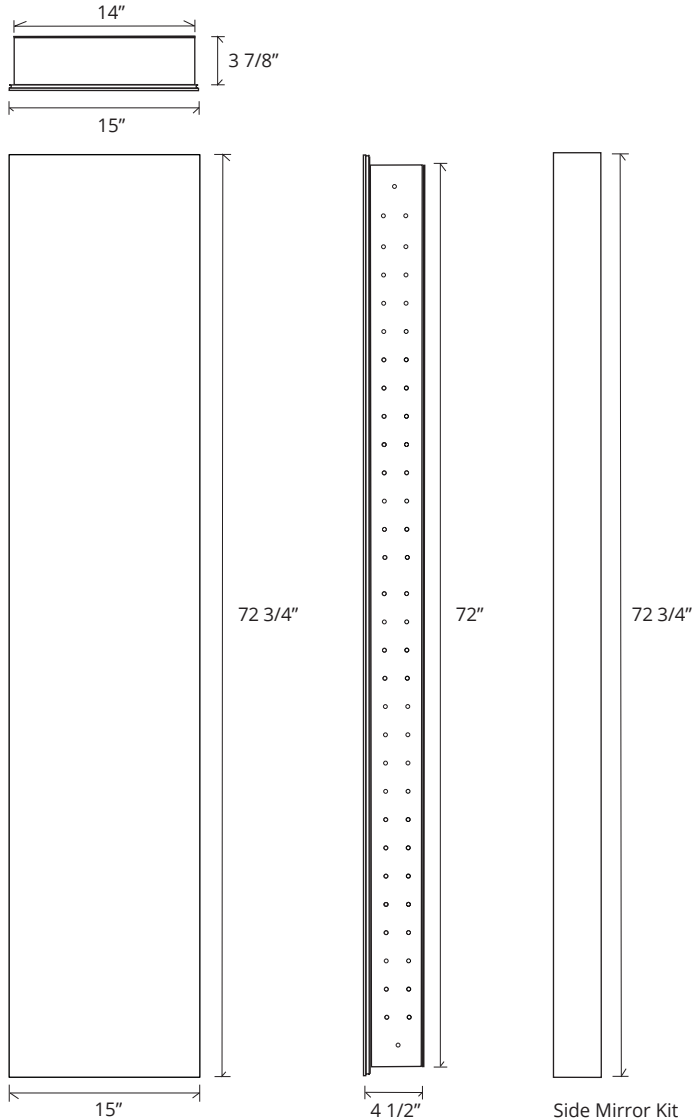

# FULL-LENGTH FRAMELESS MIRROR CABINET

## GC-1672-4-SC-FM

Side Mirror Kit - Order for Surface Mount, #SMK4-72  
 Beveled Mirror also available (add "BM" to model code)

### SPECIFICATIONS

Roughing-in Opening	14 3/8" x 72 3/8"
Overall Dimensions	15" x 72 3/4"

GLASSCRAFTERS INC.

Handed Door is available with Left or Right Side Hinges. (add "L" or "R" to model code)