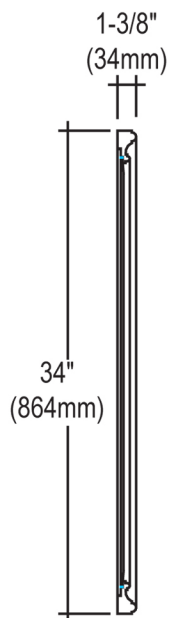

# 149-M24

## 24" Mirror

### SPECIFICATION SHEET

**Features**

- Mirror : 5/8" Beveled edge
- Materials: Poplar solids
- Mounting: Wire
- Glass: 30-1/4"X20-1/4"

**Colors/ Finish**

149-Brandy

Date:2012-02-29