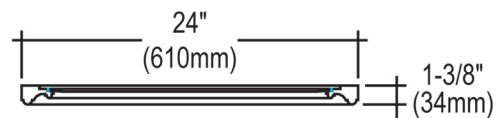

## 24" Mirror

### SPECIFICATION SHEET

**Features**

- Mirror : 5/8" Beveled edge
- Materials: Poplar solids
- Mounting: Wire
- Glass: 30-1/4"X20-1/4"

**Colors/ Finish**

149-Brandy

Date:2012-02-29