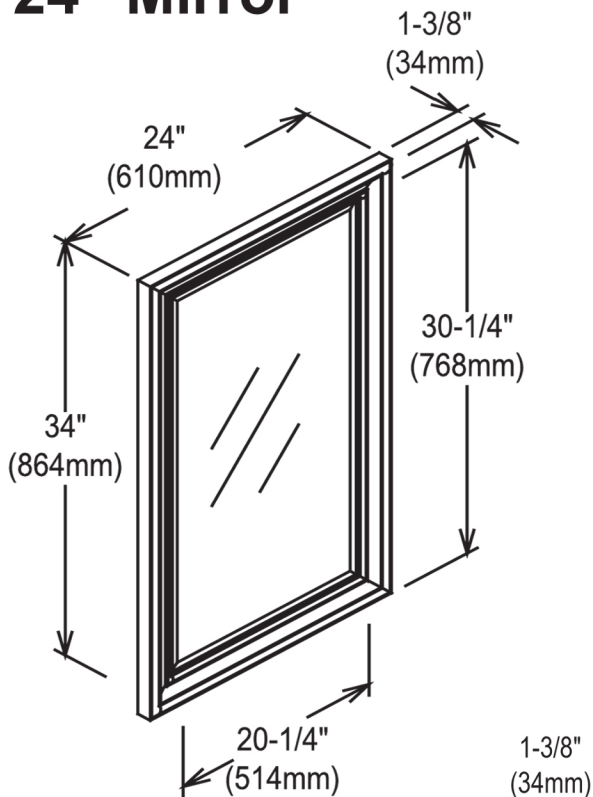

## 24" Mirror

### SPECIFICATION SHEET

**Features**

- Mirror : 5/8" Beveled edge
- Materials: Poplar solids
- Mounting: Wire
- Glass: 30-1/4"X20-1/4"

**Colors/ Finish**

149-Brandy

Date:2012-02-29