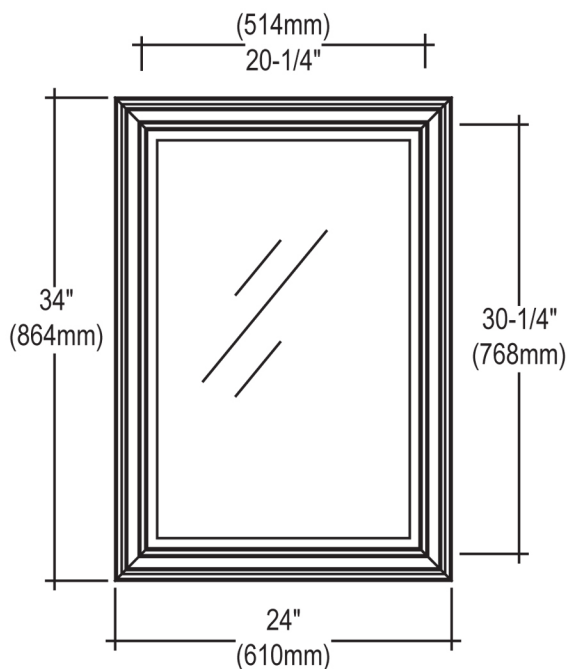

## 24" Mirror

### SPECIFICATION SHEET

**Features**

- Mirror : 5/8" Beveled edge
- Materials: Poplar solids
- Mounting: Wire
- Glass: 30-1/4"X20-1/4"

**Colors/ Finish**

149-Brandy

Date:2012-02-29