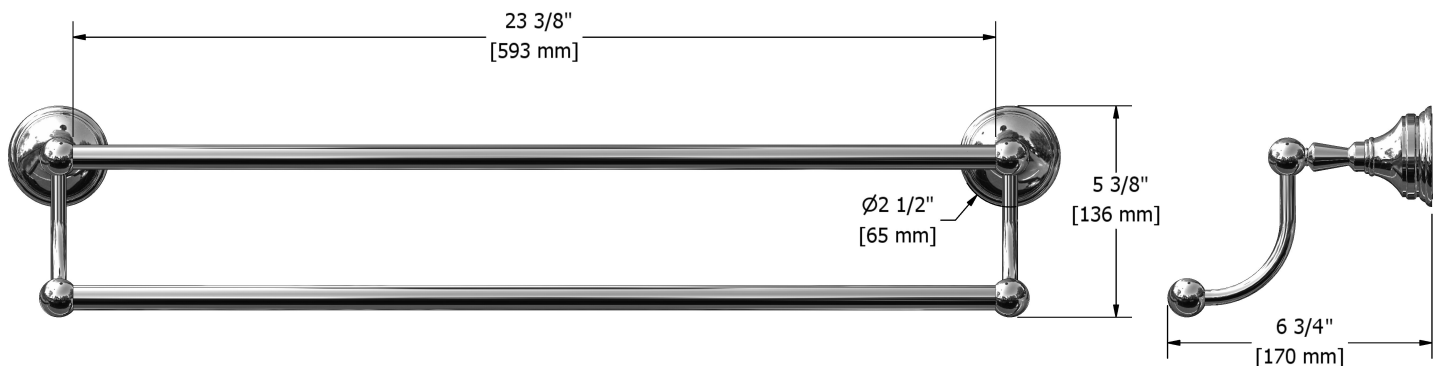

60 cm (24") double towel bar  
**RT6XX**

## Specifications

### Descriptions

- 4 anchorpoints
- May be cut to desired length

### Available colors

- C : Chrome
- BN : Brushed nickel (PVD)
- PN : Polished nickel (PVD)

Sizes, models and finishes may differ from those presented.