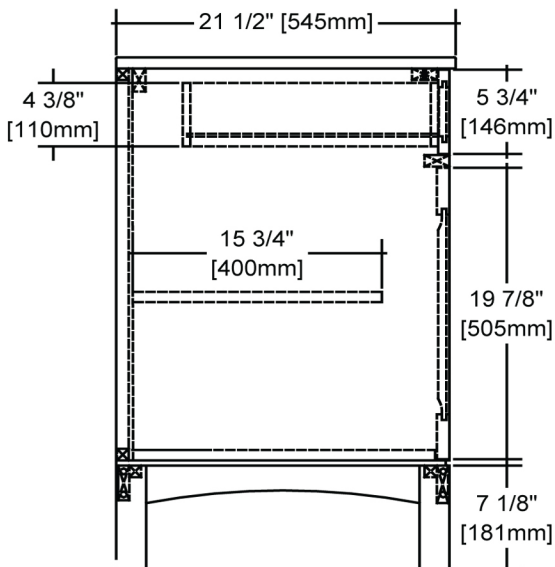

125-18B

18" Linen drawer Bank

SPECIFICATION SHEET

Features

- Materials: Polar solids with Cherry veneers
- Hinges: Fully concealed, soft closing
- Doors: 1
- Glides: soft closing
- Drawers: 1
- Drawer Boxes: 1/2" solid pine, four sided English dovetail
- Shelves: 1 (Adjustable)
- Hardware: Satin Nickel
- Back panel: Fully covered
- Side Panels: 5/8" PB with Cherry veneers