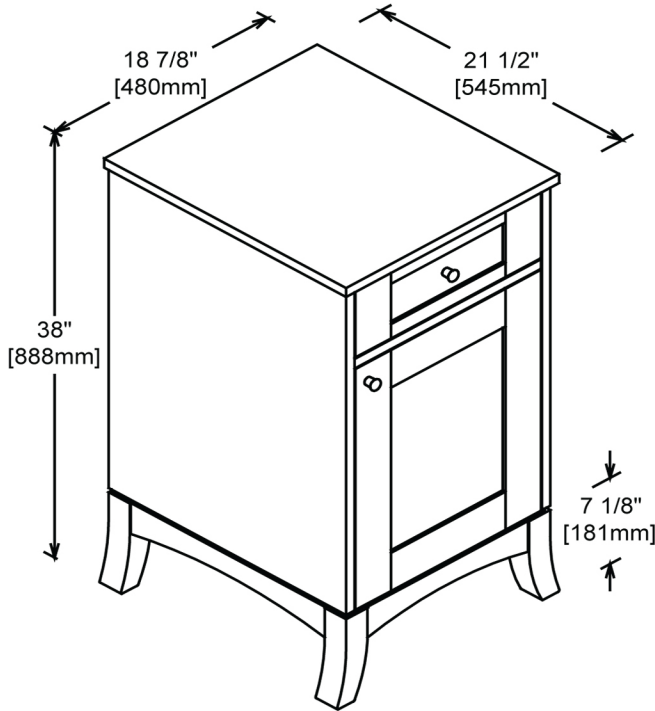

125-18B

18" Linen drawer Bank

SPECIFICATION SHEET

Features

- Materials: Polar solids with Cherry veneers
- Hinges: Fully concealed, soft closing
- Doors: 1
- Glides: soft closing
- Drawers: 1
- Drawer Boxes: 1/2" solid pine, four sided English dovetail
- Shelves: 1 (Adjustable)
- Hardware: Satin Nickel
- Back panel: Fully covered
- Side Panels: 5/8" PB with Cherry veneers