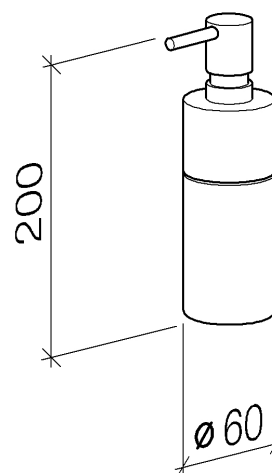

### Product specifications

- Frosted crystal bottle
- 250 ml bottle capacity

Width 2 3/8"

Height 7 7/8"

### Surfaces

- chrome 84430970-00
- matt black 84430970-33

**Exploded assembly drawing**

**Order quantity**

| <b>No.</b> | <b>Article number</b> | <b>Name</b> | <b>Installation quantity</b> |
|------------|-----------------------|-------------|------------------------------|
| <b>1</b>   | 05101050001ff         | dispenser   | 1                            |
| <b>2</b>   | 08101049990           | hose        | 1                            |
| <b>3</b>   | 90101052400ff         | base        | 1                            |
| <b>4</b>   | 08900400182           | glass       | 1                            |