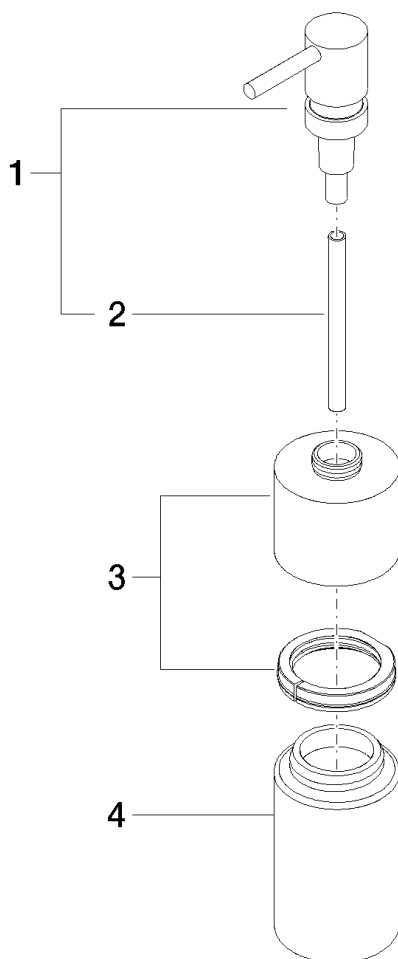

### Product specifications

- Frosted crystal bottle
- 250 ml bottle capacity

Width 2 3/8"

Height 7 7/8"

### Surfaces

- chrome 84430970-00
- matt black 84430970-33

**Exploded assembly drawing**

**Order quantity**

| <b>No.</b> | <b>Article number</b> | <b>Name</b> | <b>Installation quantity</b> |
|------------|-----------------------|-------------|------------------------------|
| <b>1</b>   | 05101050001ff         | dispenser   | 1                            |
| <b>2</b>   | 08101049990           | hose        | 1                            |
| <b>3</b>   | 90101052400ff         | base        | 1                            |
| <b>4</b>   | 08900400182           | glass       | 1                            |