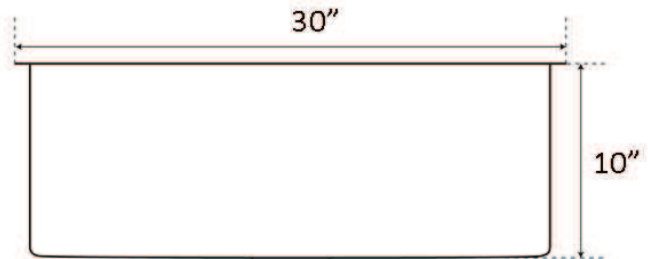

**30" DONAHUE SINGLE
BOWL RECTANGULAR SINK**

Cat. No
KSSSB2108-SS

W: 30"
D: 18"
H: 10"

Features:

- ▶ Solid 16 gauge metal
- ▶ Easy maintenance with matte finish
- ▶ Insulated for sound reduction
- ▶ Lip is 1" wide
- ▶ Compatible with 3-1/2" drain
- ▶ Drains sold separately

Compliance Certification
Meets or exceeds the following
specifications: ASME
A112.19.3-2001 for Stainless Steel.

***Please do NOT cut hole without
template or actual product.**

Interior Dimensions:

Basin Interior: 28" W x 16" D
Basin Depth: 9-1/2"

Dimensions of fixture are nominal and may vary within the range of tolerances established by ANSI Standard A112.19.2. Dimensions and specifications subject to change without notice.