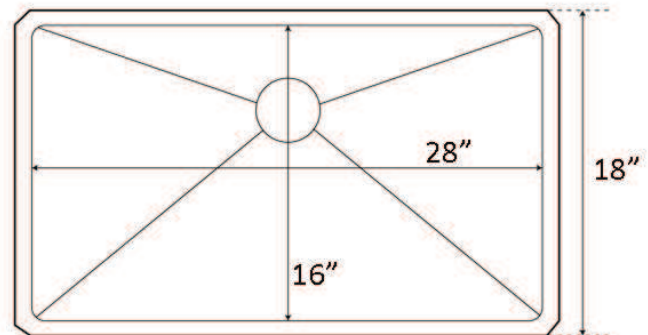

**30" DONAHUE SINGLE
BOWL RECTANGULAR SINK**

Cat. No
KSSSB2108-SS

W: 30"
D: 18"
H: 10"

Features:

- ▶ Solid 16 gauge metal
- ▶ Easy maintenance with matte finish
- ▶ Insulated for sound reduction
- ▶ Lip is 1" wide
- ▶ Compatible with 3-1/2" drain
- ▶ Drains sold separately

Compliance Certification
Meets or exceeds the following
specifications: ASME
A112.19.3-2001 for Stainless Steel.

***Please do NOT cut hole without
template or actual product.**

Interior Dimensions:

Basin Interior: 28" W x 16" D
Basin Depth: 9-1/2"

Dimensions of fixture are nominal and may vary within the range of tolerances established by ANSI Standard A112.19.2. Dimensions and specifications subject to change without notice.