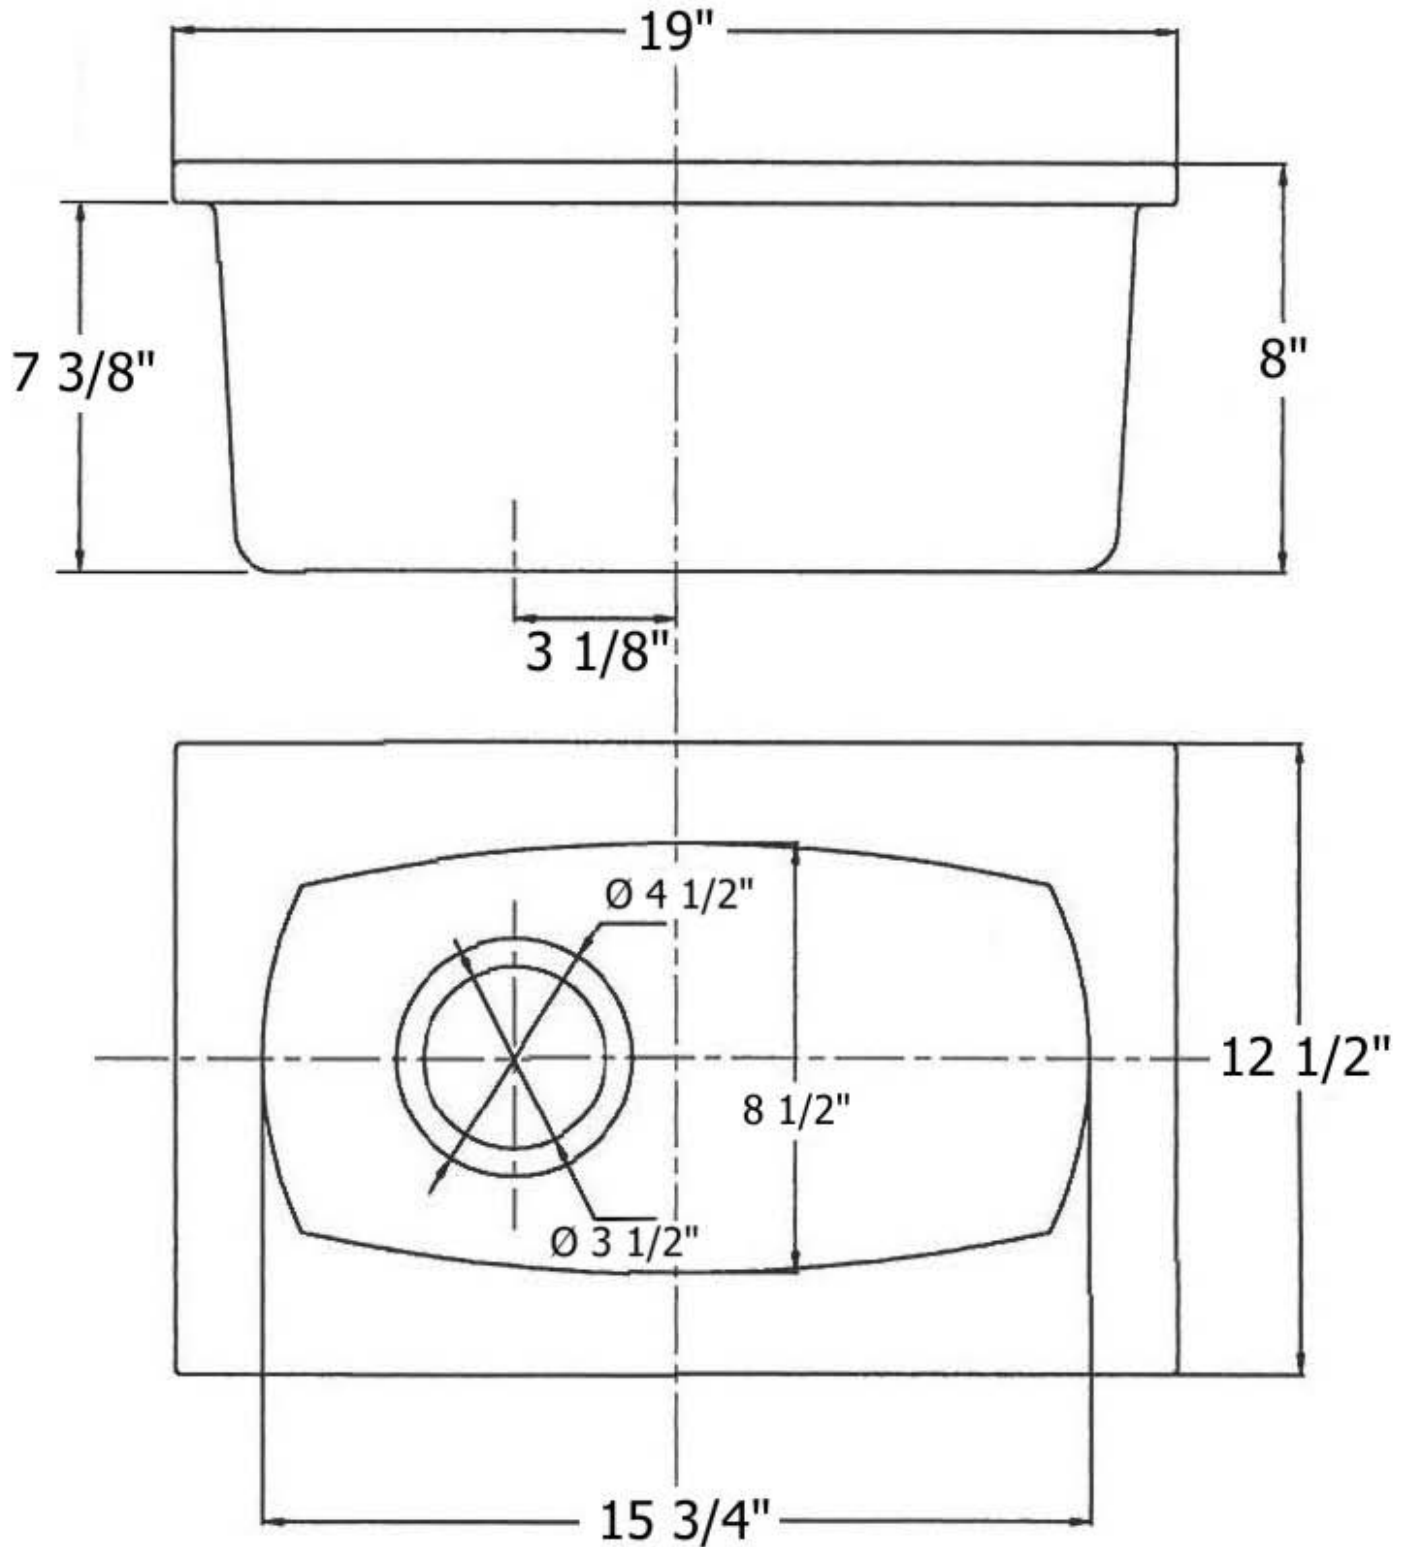

4610 - Fireclay Drop-In / Undermount Sink

*Due to the nature of fireclay, variations of up to 1/4" can occur in size. Cabinet & Countertop should be cut to actual sink's measurements. Approx. Cut-out size is 17 1/4" x 9 1/4".