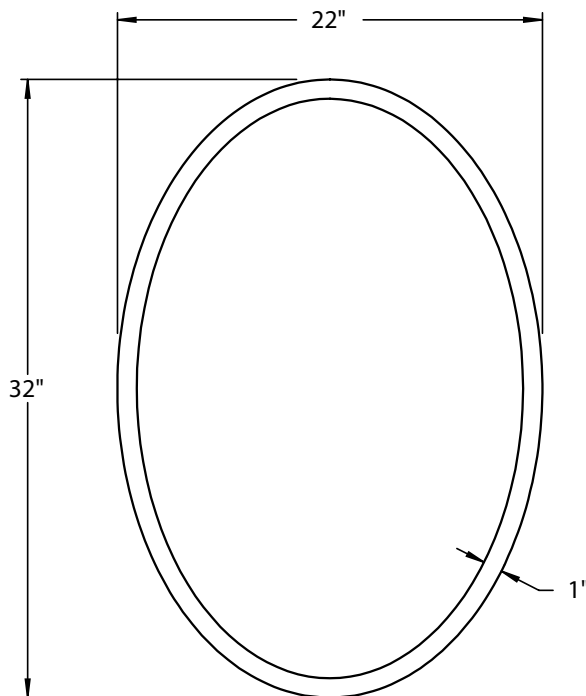

**PRODUCT DESCRIPTION**

9716 Series 22" Wall Mirror

- Available in White (WHT), Dark Walnut (DWN), Maple (MPL), Medium Walnut (MWN) or Espresso (ESP) Finishes
- Includes Wall Cleat For Easy Installation

**PRODUCT MEASUREMENTS**

- Width: 24"
- Depth: 1.88"
- Height: 32"

**RECOMMENDED ACCESSORIES**

- Any DECOLAV® Vanity in Coordinating Finish

**ROUGHING-IN DIMENSIONS**

Please Note: All drawings contain the necessary measurements which are subject to standard industry tolerances. They are stated in inches and are non-binding. Exact measurements, in particular for customized installation scenarios, can only be taken from the finished product.

FRONT VIEW

SIDE VIEW