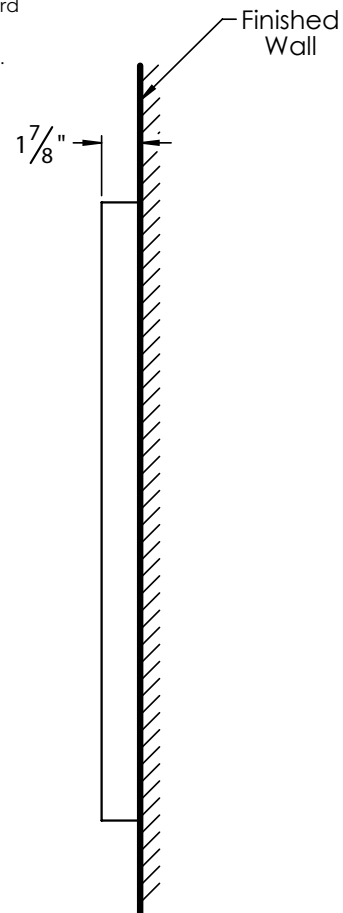

**PRODUCT DESCRIPTION**

9716 Series 22" Wall Mirror

- Available in White (WHT), Dark Walnut (DWN), Maple (MPL), Medium Walnut (MWN) or Espresso (ESP) Finishes
- Includes Wall Cleat For Easy Installation

**PRODUCT MEASUREMENTS**

- Width: 24"
- Depth: 1.88"
- Height: 32"

**RECOMMENDED ACCESSORIES**

- Any DECOLAV® Vanity in Coordinating Finish

**ROUGHING-IN DIMENSIONS**

Please Note: All drawings contain the necessary measurements which are subject to standard industry tolerances. They are stated in inches and are non-binding. Exact measurements, in particular for customized installation scenarios, can only be taken from the finished product.

FRONT VIEW

SIDE VIEW