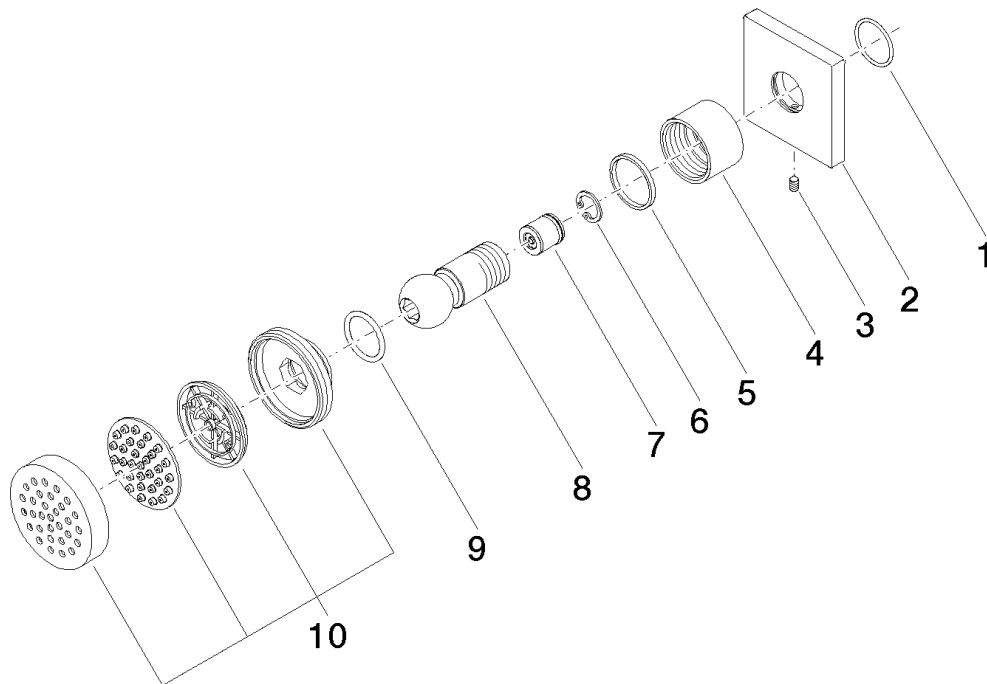

Exploded assembly drawing

Order quantity

No.	Article number	Name	Installation quantity
1	09141009890	seal	1
2	092798003ff	rosette	1
3	09311104890	pin	1
4	092330026ff	nut	1
5	09141501090	ring	1
6	09160101490	ring	1
7	09230104890	back-flow preventer	1
8	092140016ff	connection	1
9	09141001590	seal	1
10	90120502700ff	casing (completely)	1