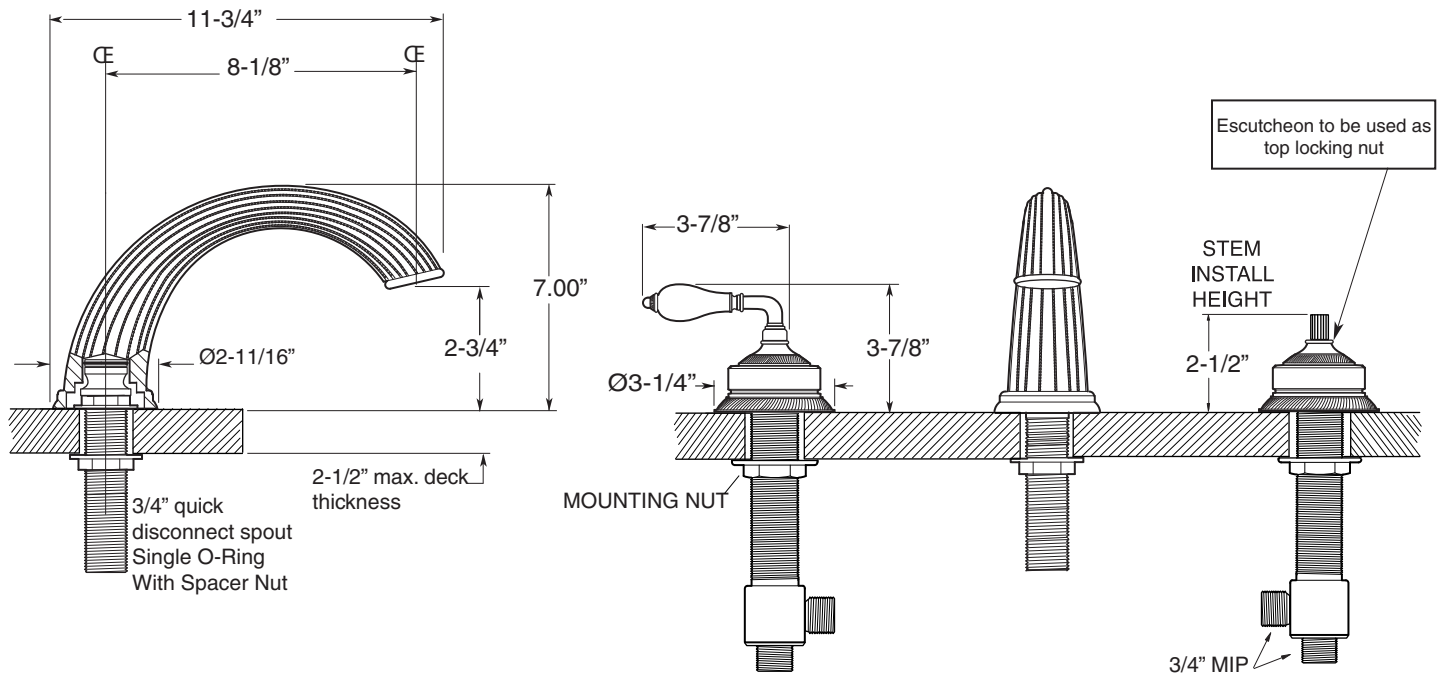

**FEATURES:**

- All brass construction.
- Marble lever style handle and escutcheon with setscrew attachment.
- 3/4" valve bodies with 1/4-turn ceramic disc cartridge.
- Available in all finishes. Warranty varies according to finish.
- Certified to meet and exceed the following codes and standards:  
ASME A112.18.1-2005/CSAB 125.1-2005

Specifications  
**Series 3200**

Venezia  
Roman Tub Set with Deckmount  
Handshower and Diverter  
1.322593  
(1.322593T - Trim only)

Spout and valves install through  $1-1/4''$  diameter holes.  
Plumber to provide 3/4" supply lines to valves

NOTE: 1/2" outlet for in-line vacuum breaker (18.15.055), and 60" chrome spiral hose (18.10.016) - INCLUDED

Note: Measurements are subject to change or cancellation. No responsibility is assumed for use of superseded or voided pages.