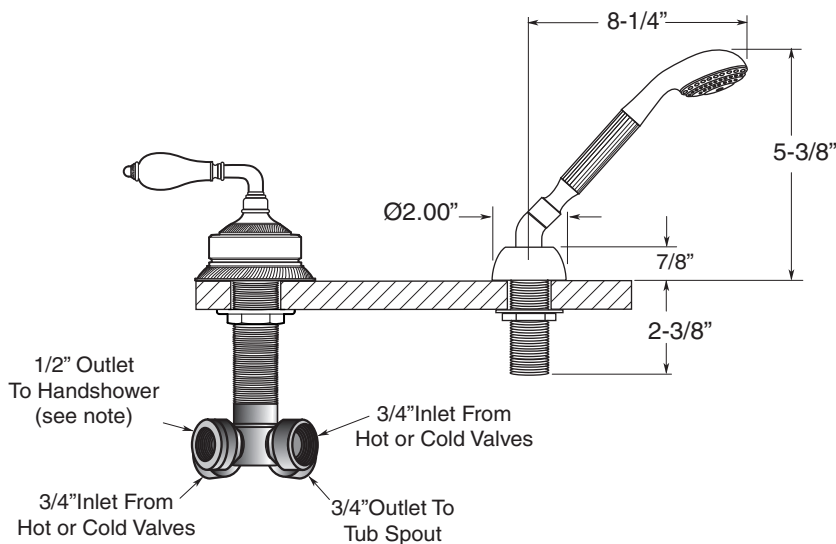

**FEATURES:**

- All brass construction.
- Marble lever style handle and escutcheon with setscrew attachment.
- 3/4" valve bodies with 1/4-turn ceramic disc cartridge.
- Available in all finishes. Warranty varies according to finish.
- Certified to meet and exceed the following codes and standards:  
ASME A112.18.1-2005/CSAB 125.1-2005

Specifications  
**Series 3200**

Venezia  
Roman Tub Set with Deckmount  
Handshower and Diverter  
1.322593  
(1.322593T - Trim only)

Spout and valves install through  $1-1/4''$  diameter holes.  
Plumber to provide 3/4" supply lines to valves

NOTE: 1/2" outlet for in-line vacuum breaker (18.15.055), and 60" chrome spiral hose (18.10.016) - INCLUDED

Note: Measurements are subject to change or cancellation. No responsibility is assumed for use of superseded or voided pages.

## Series 3200

Venezia  
Roman Tub Set with Deckmount  
Diverter and Handshower

\* — SPECIFY  
BLACK GRANITE = B  
FOREST GREEN = G  
HONEY ONYX = H  
WHITE CARRARA = W