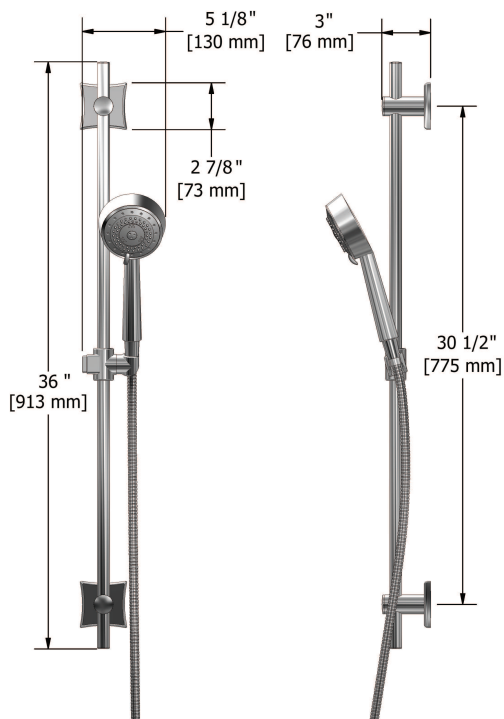

Certifications

- CSA B125.1
- ASME A112.18.1
- CMR248 Approval

Sizes, models and finishes may differ from thoses presented.

Warranty

The Riobel inc. product carries a limited LIFETIME warranty on the finish Chrome, Gold (PVD), Brushed nickel (PVD), Night brushed (PVD), Polished nickel (PVD) and all working parts and is guaranteed from the initial date of purchase against all manufacturing defects. Other finished 1 year.

Customer Service

Ontario, West Canada : 888-287-5354 Quebec, Maritimes, United States : 866-473-8442