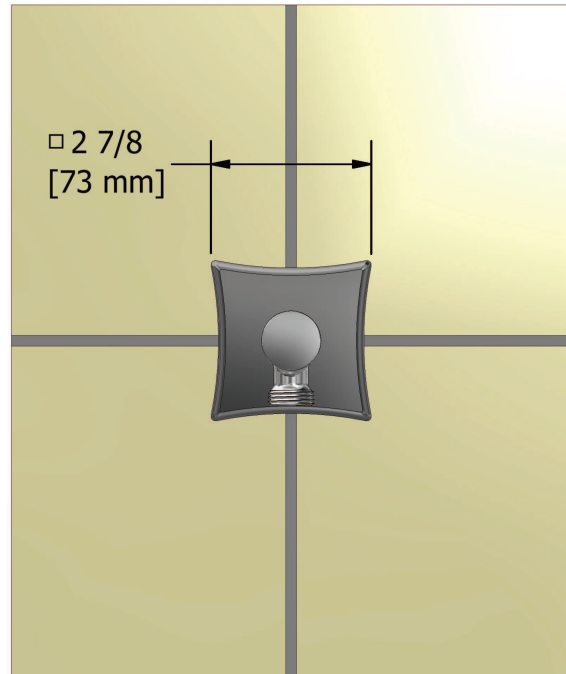

Sizes, models and finishes may differ from thoses presented.

Warranty

The Riobel inc. product carries a limited LIFETIME warranty on the finish Chrome, Gold (PVD), Brushed nickel (PVD), Night brushed (PVD), Polished nickel (PVD) and all working parts and is guaranteed from the initial date of purchase against all manufacturing defects. Other finished 1 year.

Customer Service

Ontario, West Canada : 888-287-5354 Quebec, Maritimes, United States : 866-473-8442

2014.04.23