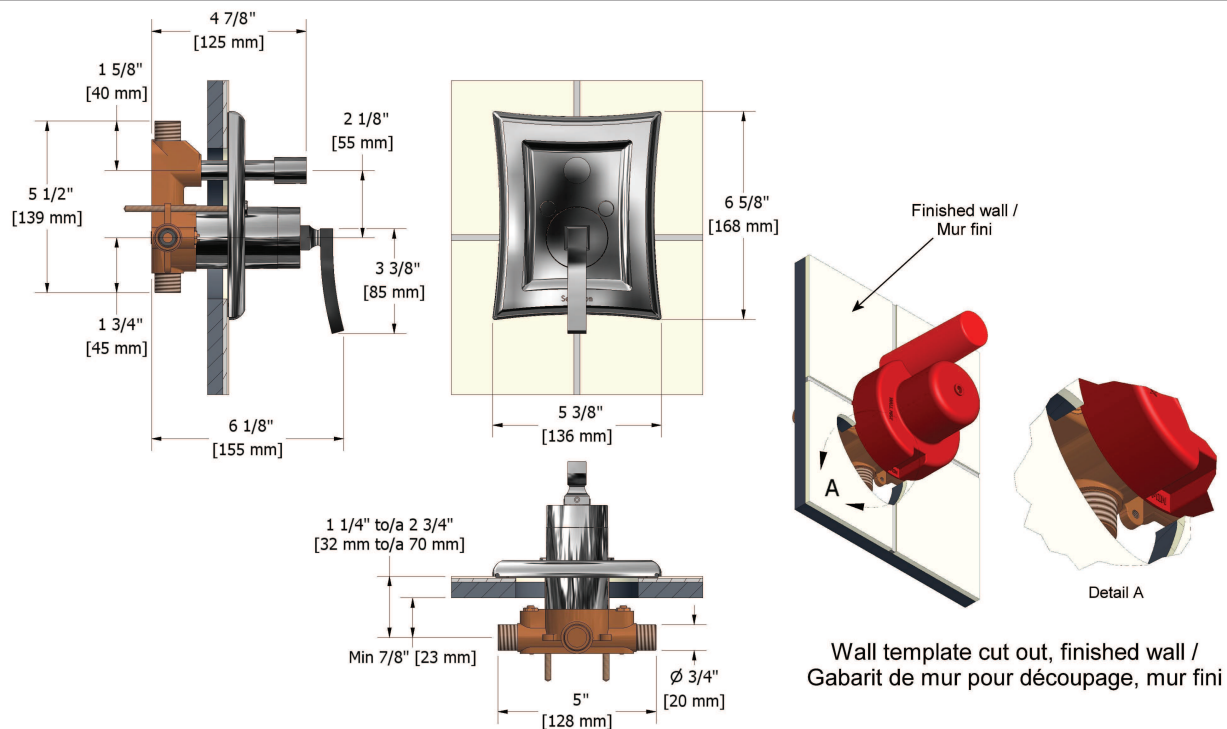

Certifications

- CSA B125.1
- ASSE 1016
- CMR248 Approval