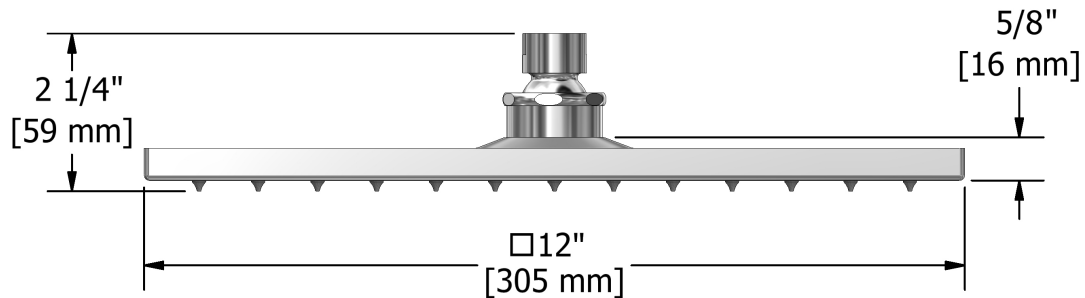

Sizes, models and finishes may differ from those presented.

Warranty

The Riobel inc. product carries a limited LIFETIME warranty on the finish Chrome, Gold (PVD), Brushed nickel (PVD), Night brushed (PVD), Polished nickel (PVD) and all working parts and is guaranteed from the initial date of purchase against all manufacturing defects. Other finished 1 year.

Customer Service

Ontario, West Canada : 888-287-5354 Quebec, Maritimes, United States : 866-473-8442

2014.05.07