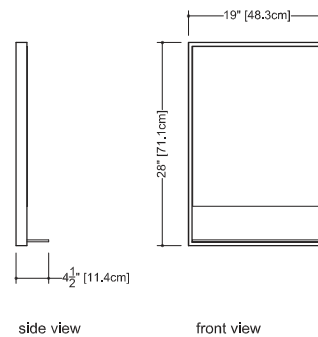

# Furniture

**VERTICAL MIRROR C 2819M** – mirror finish **C 2819B** – brushed finish **C 2819BLK** – blackened mirror  
 dimensions: 28" height x 19" wide - 711 x 483 mm

- **Stainless steel**  
 grade 304  
 gauge 16
- **finish**  
 mirror  
 brushed  
 blackened mirror

- mirror is made of stainless steel
- j-hook
- weight - 23 lb (US) 10 kg (CA)

WETSTYLE cannot be held responsible for any technical errors and reserves the right to make revisions without notice.

Approximate measurement.  
 The manufacturer accepts 1/4" (6.35mm) variance.