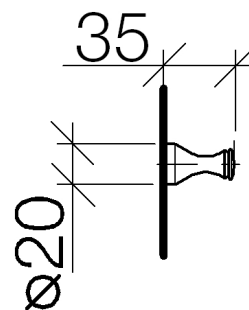

Product specifications

- 1 pair
- Flange \varnothing 1 5/8"
- 1 3/8" projection

Surfaces

- | | |
|-----------------|-------------|
| • chrome | 83250970-00 |
| • chrome | 83250970-00 |
| • matt platinum | 83250970-06 |
| • matt platinum | 83250970-06 |
| • platinum | 83250970-08 |
| • platinum | 83250970-08 |
| • brass | 83250970-09 |
| • brass | 83250970-09 |

Exploded assembly drawing

Order quantity

No.	Article number	Name	Installation quantity
1	081860501ff	hook	2
2	0524045060090	fixing set	2