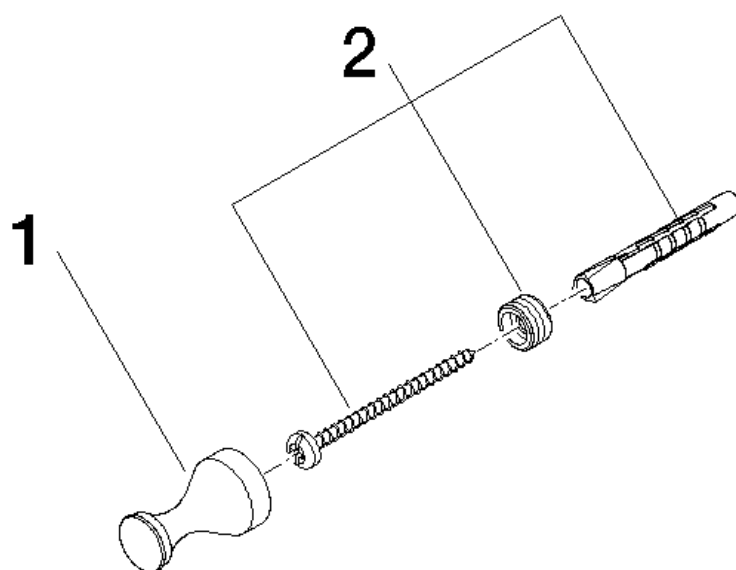

Product specifications

- 1 pair
- Flange \varnothing 1 5/8"
- 1 3/8" projection

Surfaces

- | | |
|-----------------|-------------|
| • chrome | 83250970-00 |
| • chrome | 83250970-00 |
| • matt platinum | 83250970-06 |
| • matt platinum | 83250970-06 |
| • platinum | 83250970-08 |
| • platinum | 83250970-08 |
| • brass | 83250970-09 |
| • brass | 83250970-09 |

Exploded assembly drawing

Order quantity

No.	Article number	Name	Installation quantity
1	081860501ff	hook	2
2	0524045060090	fixing set	2