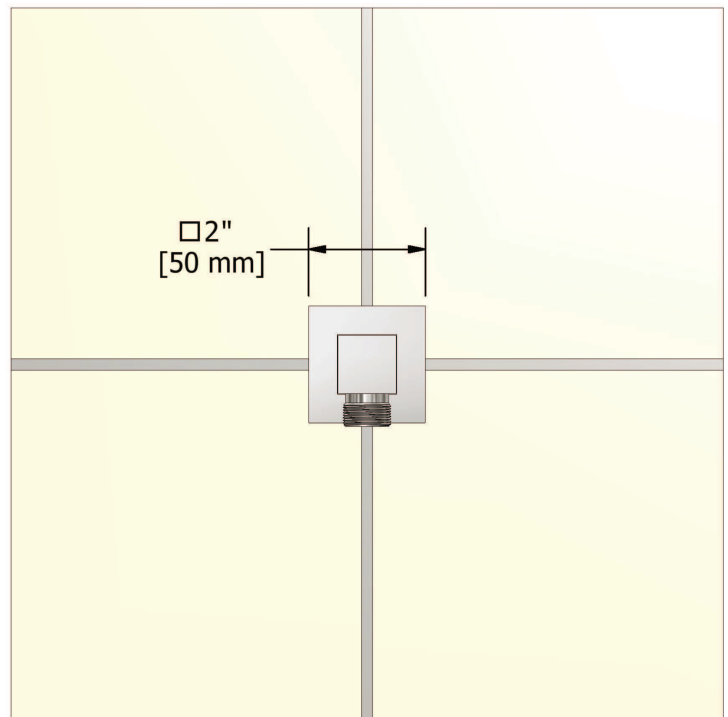

Sizes, models and finishes may differ from those presented.

Warranty

The Riobel inc. product carries a limited LIFETIME warranty on the finish Chrome, Gold (PVD), Brushed nickel (PVD), Night brushed (PVD), Polished nickel (PVD) and all working parts and is guaranteed from the initial date of purchase against all manufacturing defects. Other finished 1 year.

Customer Service

Ontario, West Canada : 888-287-5354 Quebec, Maritimes, United States : 866-473-8442

2014.04.24