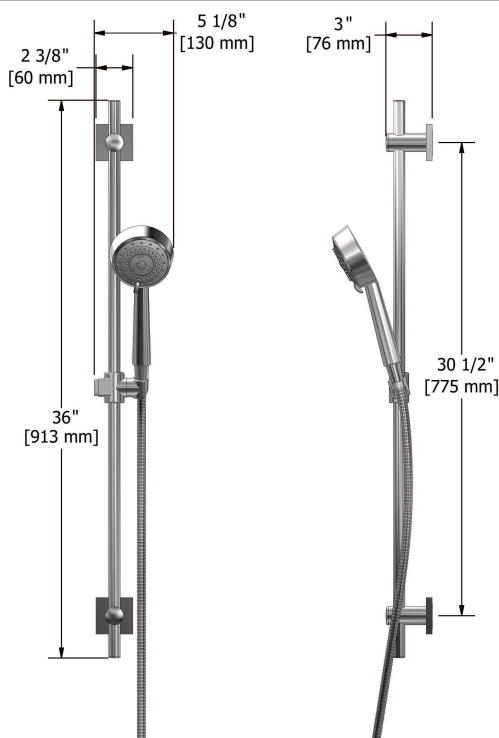

Certifications

- CSA B125.1
- ASME A112.18.1
- CMR248 Approval

Sizes, models and finishes may differ from thoses presented.

Warranty

The Riobel inc. product carries a limited LIFETIME warranty on the finish Chrome, Gold (PVD), Brushed nickel (PVD), Night brushed (PVD), Polished nickel (PVD) and all working parts and is guaranteed from the initial date of purchase against all manufacturing defects. Other finished 1 year.

Customer Service

Ontario, West Canada : 888-287-5354 Quebec, Maritimes, United States : 866-473-8442