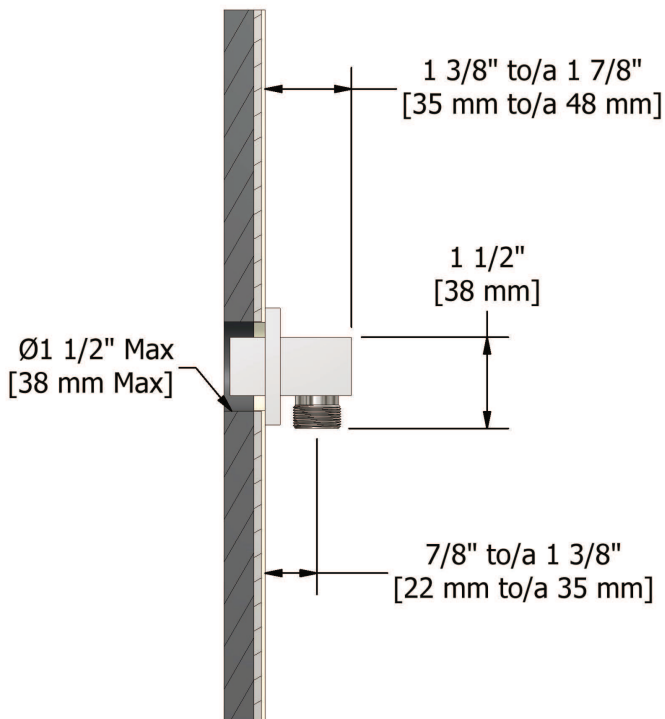

Sizes, models and finishes may differ from those presented.

Warranty

The Riobel inc. product carries a limited LIFETIME warranty on the finish Chrome, Gold (PVD), Brushed nickel (PVD), Night brushed (PVD), Polished nickel (PVD) and all working parts and is guaranteed from the initial date of purchase against all manufacturing defects. Other finished 1 year.

Customer Service

Ontario, West Canada : 888-287-5354 Quebec, Maritimes, United States : 866-473-8442

2014.04.24