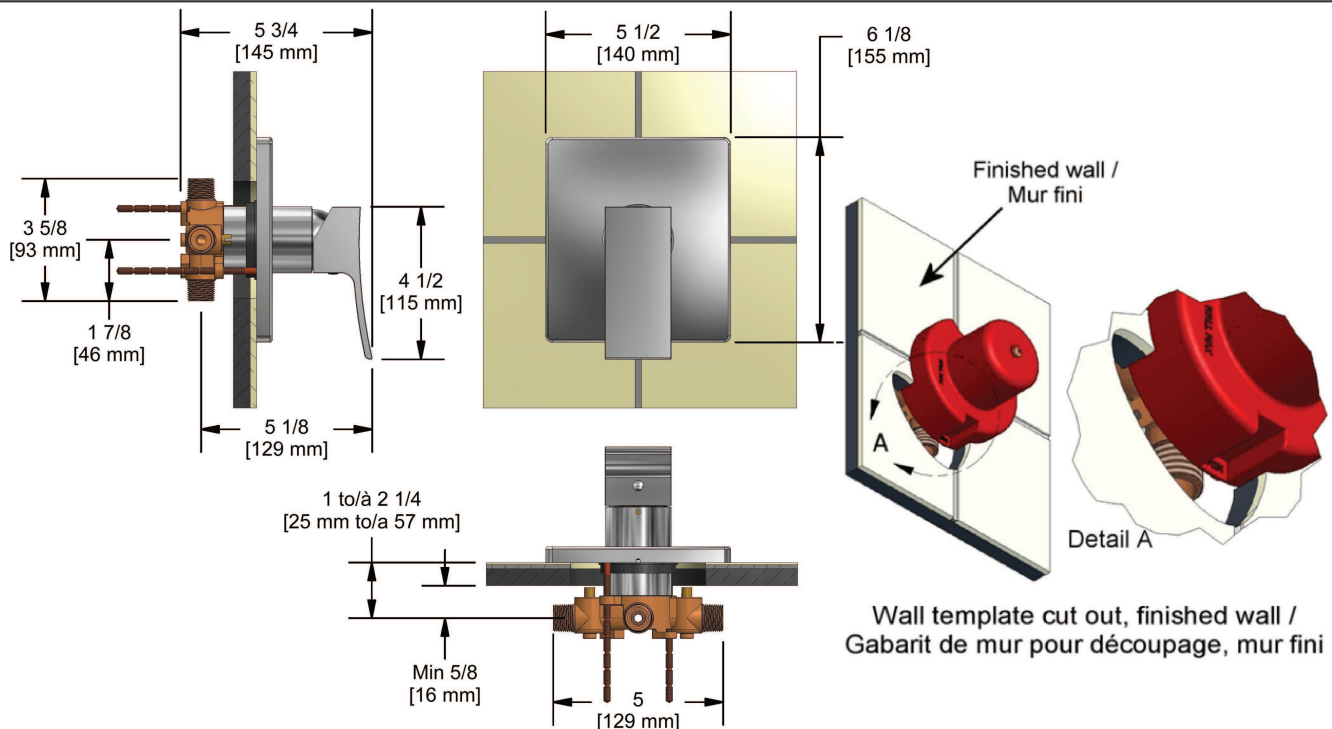

Certifications

- CSA B125.1
- ASME A112.18.1
- ASSE 1016
- CMR248 Approval