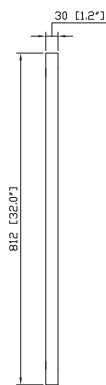

LEXINGTON-M24-LE

Features

- Durable birch wood frame
- Beveled-edge mirror
- Mirror hangs vertically and horizontally
- Wall cleat for easy hanging and leveling

Colors / Finishes

- Light Espresso

Nominal Dimension

- 24W x 1.2D x 32H (inches)

Components

Vanity	LEXINGTON-V36-LE	LEXINGTON-V48-LE	LEXINGTON-V60-LE
--------	------------------	------------------	------------------

Product Diagrams

Front

Back

Side

Top