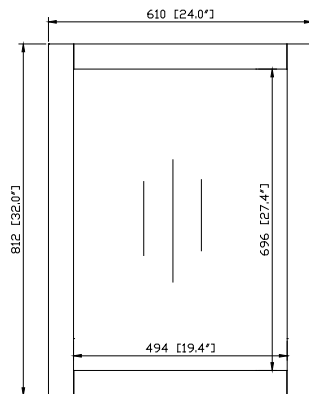

LEXINGTON-M24-LE

Features

- Durable birch wood frame
- Beveled-edge mirror
- Mirror hangs vertically and horizontally
- Wall cleat for easy hanging and leveling

Colors / Finishes

- Light Espresso

Nominal Dimension

- 24W x 1.2D x 32H (inches)

Components

Vanity	LEXINGTON-V36-LE	LEXINGTON-V48-LE	LEXINGTON-V60-LE
--------	------------------	------------------	------------------

Product Diagrams

Front

Back

Side

Top