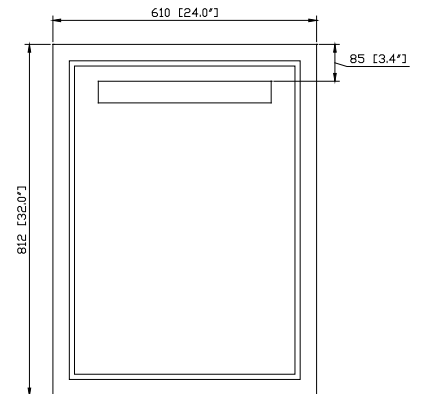

LEXINGTON-M24-LE

Features

- Durable birch wood frame
- Beveled-edge mirror
- Mirror hangs vertically and horizontally
- Wall cleat for easy hanging and leveling

Colors / Finishes

- Light Espresso

Nominal Dimension

- 24W x 1.2D x 32H (inches)

Components

Vanity	LEXINGTON-V36-LE	LEXINGTON-V48-LE	LEXINGTON-V60-LE
--------	------------------	------------------	------------------

Product Diagrams

Front

Back

Side

Top