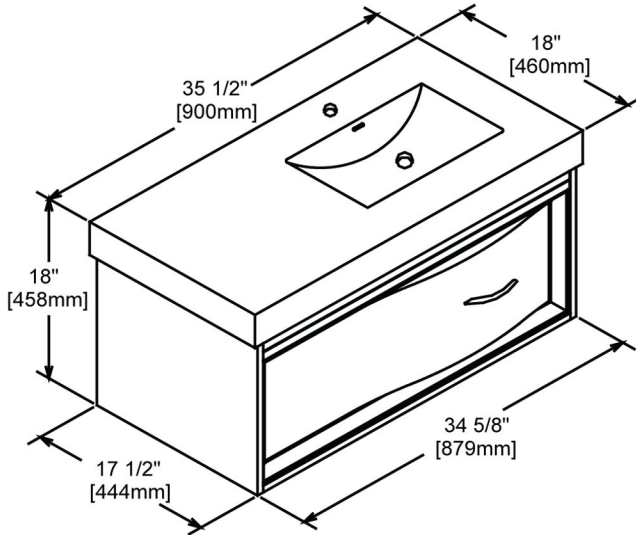

152-WV36R

36" Wall Mount Vanity

Please see S-17636R for sink dimension

SPECIFICATION SHEET

Features

Materials: Ash solids with mozambique veneers

Glides: Soft closing

Drawers: 1

Drawer Boxes: 1/2" solid pine four sided English dovetail

Hardware: Polished Chrome

Pull Hardware drill: 5" c-c

Back panel: Fully covered

Side Panels: 5/8" MDF with mozambique veneers

Includes: Sink (1)

Colors/ Finish