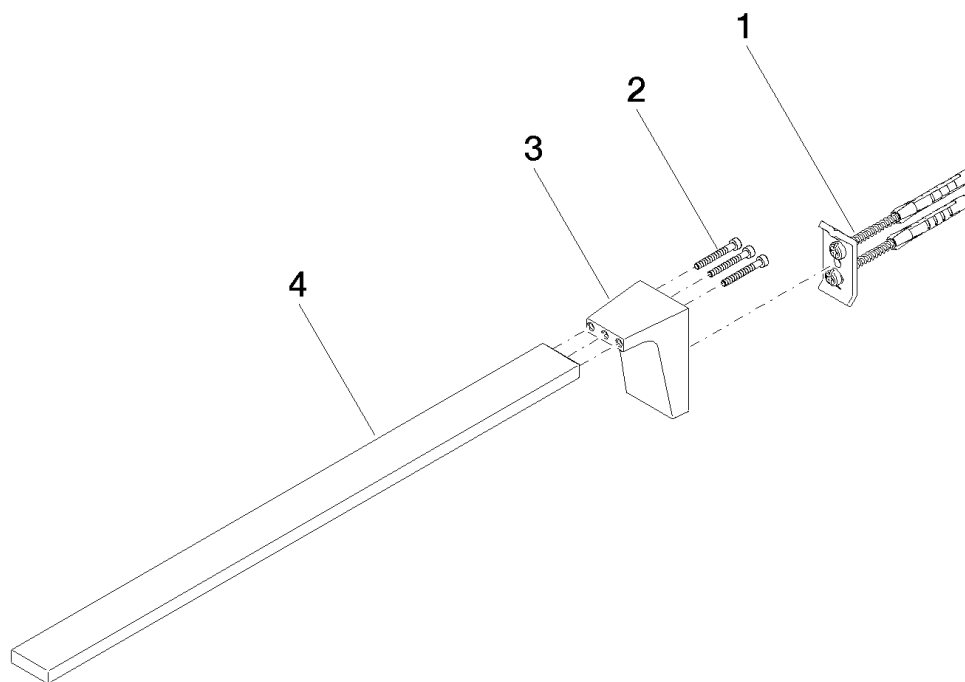

Product specifications

- Width 1"
- Height 3/8"
- 15 3/4" projection

Surfaces

- chrome 83211705-00
- matt platinum 83211705-06

Exploded assembly drawing

Bath & Spa

83211705 Towel bar

Article number: 83211705

Order quantity

No.	Article number	Name	Installation quantity
1	0517207360090	fixing set	1
2	09303016590	screw	3
3	081770502ff	holder	1
4	081770554ff	bar	1