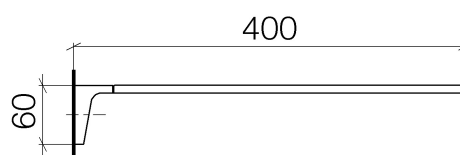

Product specifications

- Width 1"
- Height 3/8"
- 15 3/4" projection

Surfaces

- chrome 83211705-00
- matt platinum 83211705-06

Exploded assembly drawing

Bath & Spa

83211705 Towel bar

Article number: 83211705

Order quantity

No.	Article number	Name	Installation quantity
1	0517207360090	fixing set	1
2	09303016590	screw	3
3	081770502ff	holder	1
4	081770554ff	bar	1