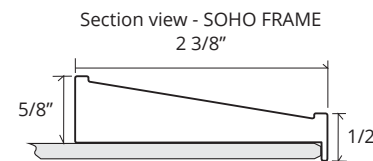

Side Mirror Kit
SMK6-36
Order for
Surface Mount

Side Mirror Kit
SRMK2-36
Order for
Semi-Recessed
Mount

GLASSCRAFTERS, INC.
193 Veterans Blvd. Carlstadt, NJ 07072
1+ (800) 233-7362 (F) 1+ (888) 233-7362
info@glasscraftersinc.com
Products That Reflect Your Style