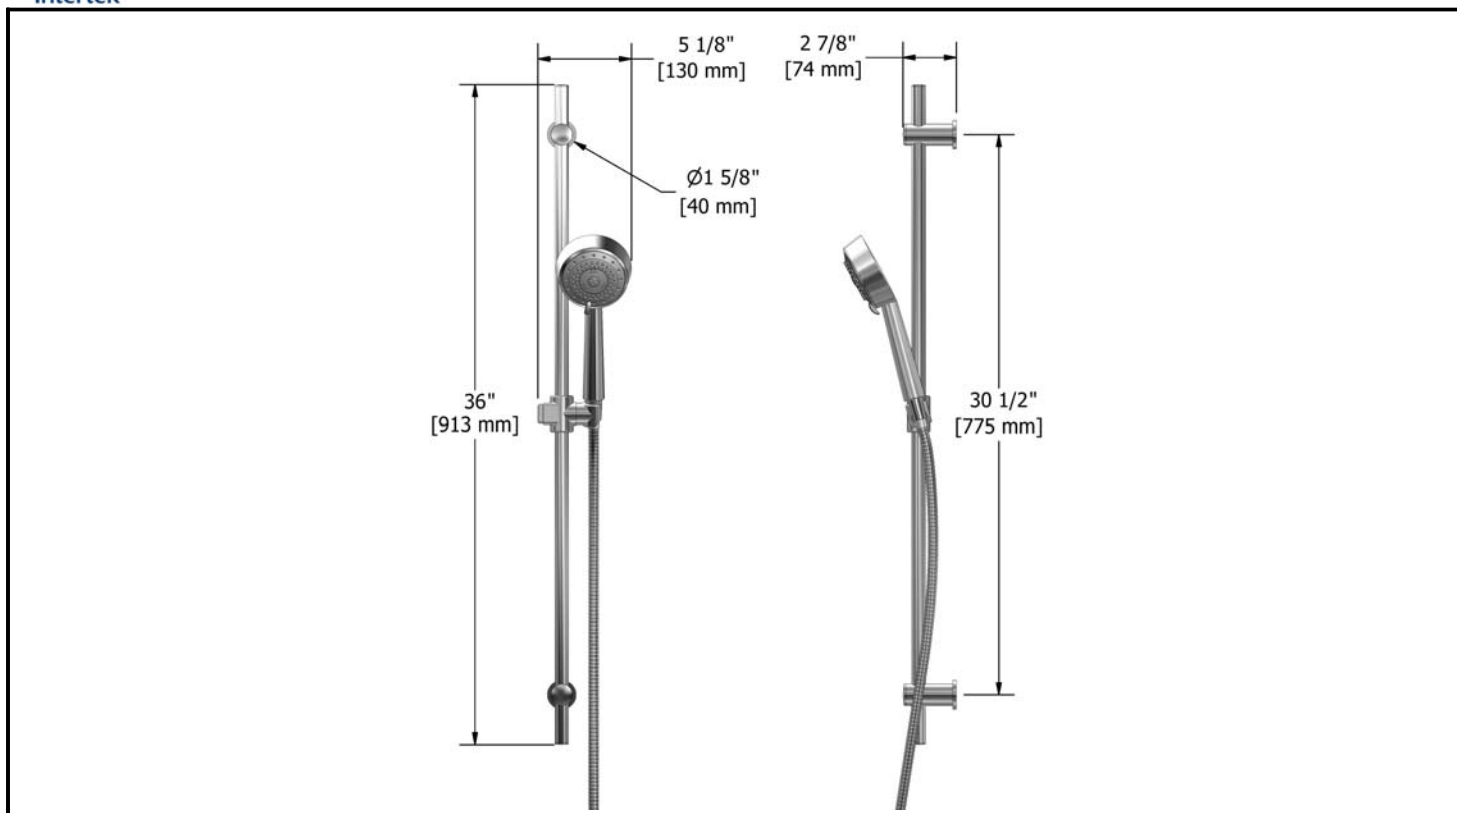

Sizes, models and finishes may differ from those presented.

Warranty

The Riobel inc. product carries a limited LIFETIME warranty on the finish Chrome, Gold (PVD), Brushed nickel (PVD), Night brushed (PVD), Polished nickel (PVD) and all working parts and is guaranteed from the initial date of purchase against all manufacturing defects. Other finished 1 year.

Customer service

Ontario, West Canada : 888-287-5354 Quebec, Maritimes, United States : 866-473-8442