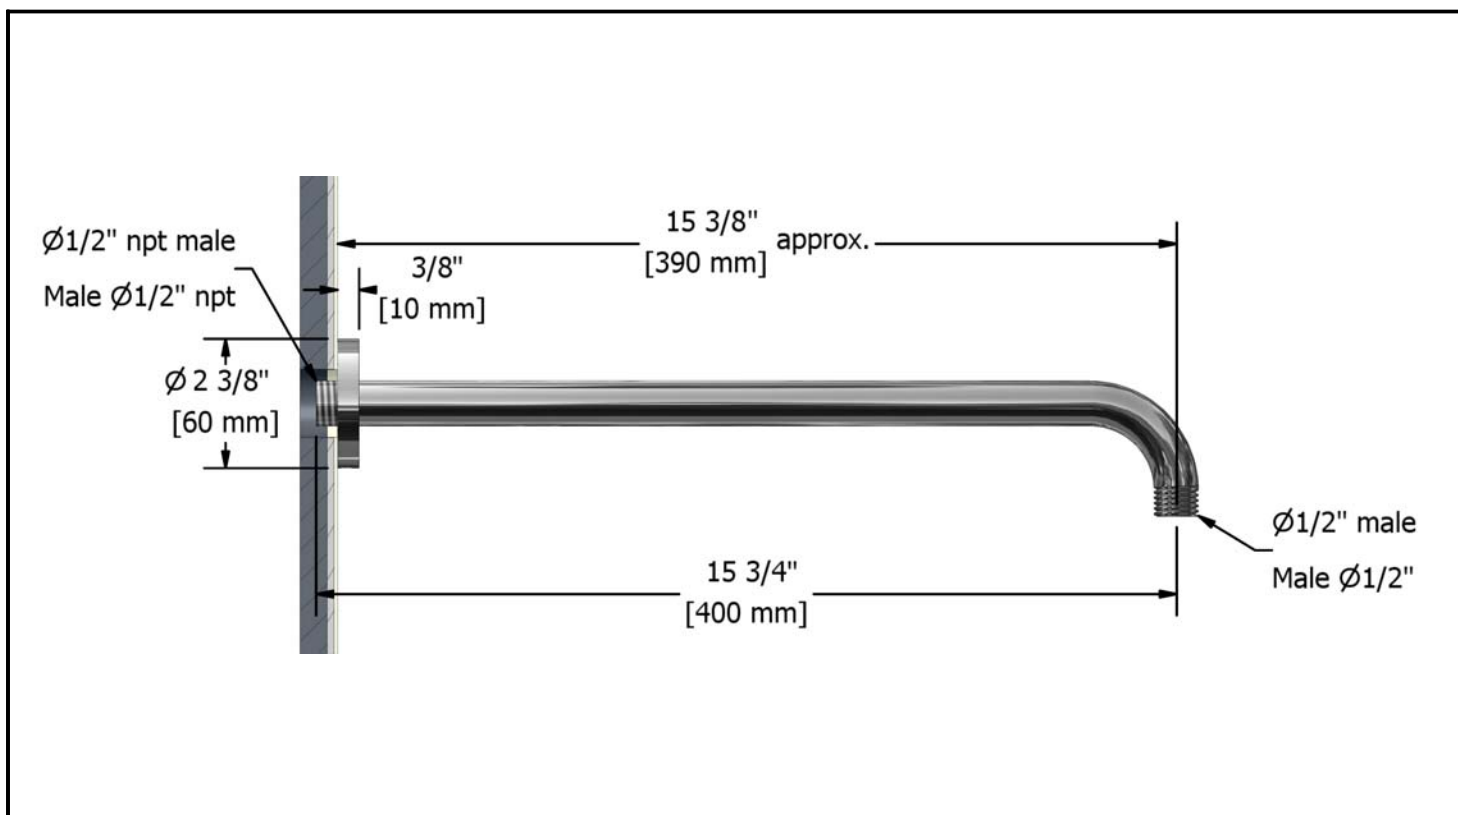

Sizes, models and finishes may differ from those presented.

Warranty

The Riobel inc. product carries a limited LIFETIME warranty on the finish Chrome, Gold (PVD), Brushed nickel (PVD), Night brushed (PVD), Polished nickel (PVD) and all working parts and is guaranteed from the initial date of purchase against all manufacturing defects. Other finished 1 year.

Customer service

Ontario, West Canada : 888-287-5354 Quebec, Maritimes, United States : 866-473-8442