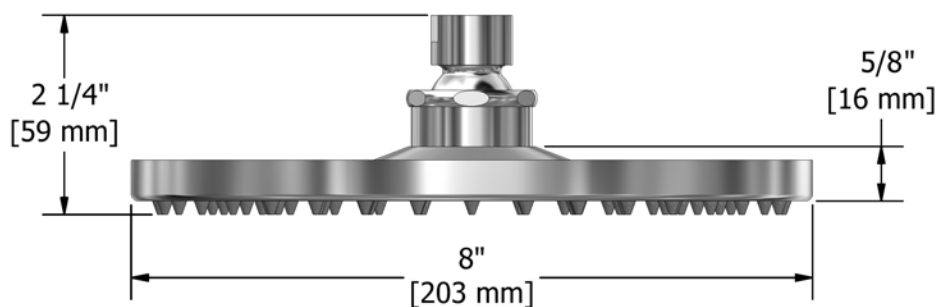

Sizes, models and finishes may differ from those presented.

Warranty

The Riobel inc. product carries a limited LIFETIME warranty on the finish Chrome, Gold (PVD), Brushed nickel (PVD), Night brushed (PVD), Polished nickel (PVD) and all working parts and is guaranteed from the initial date of purchase against all manufacturing defects. Other finished 1 year.

Customer service

Ontario, West Canada : 888-287-5354 Quebec, Maritimes, United States : 866-473-8442