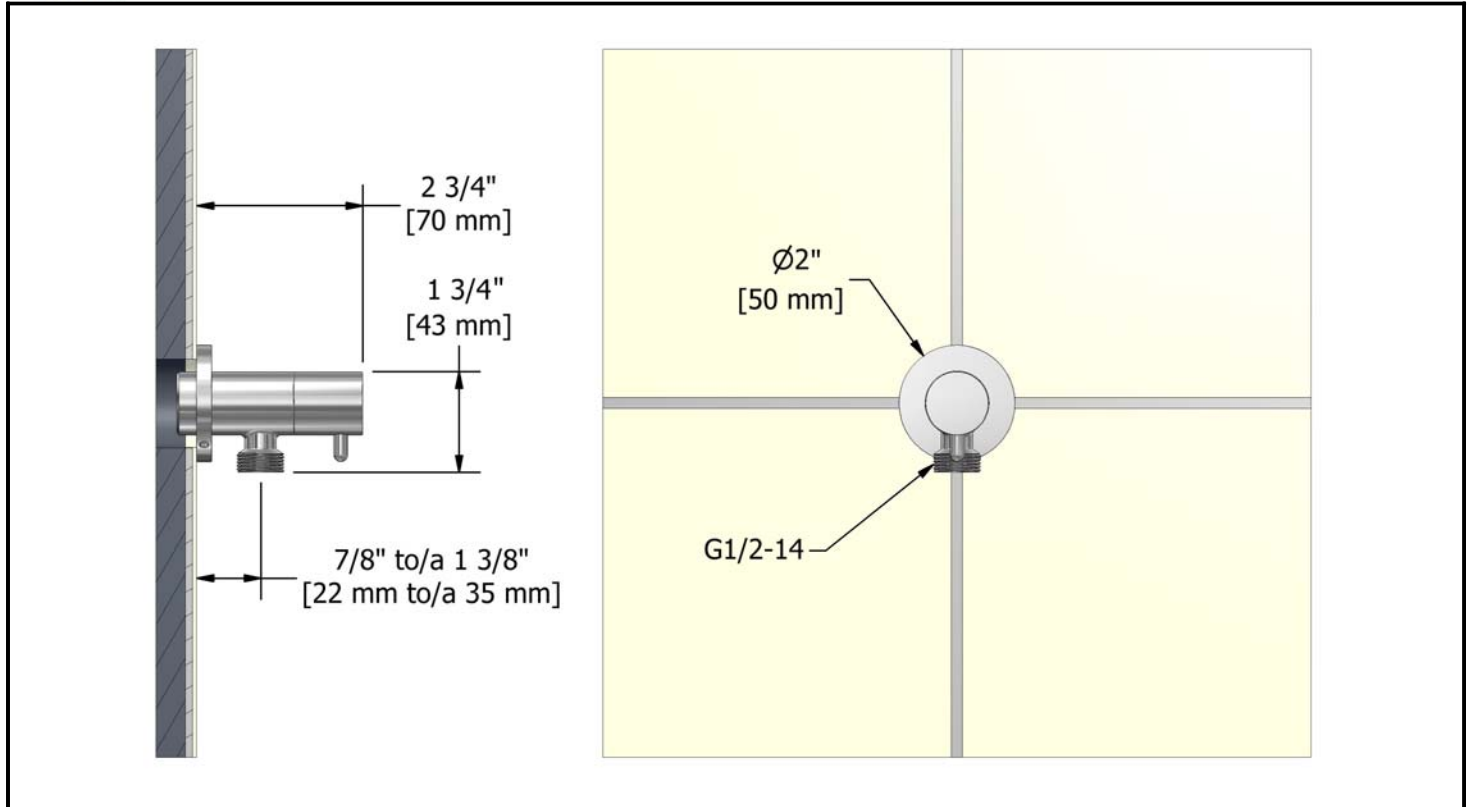

Certifications

- ASME A112.18.1
- CSA B125.1
- CMR248 Approval