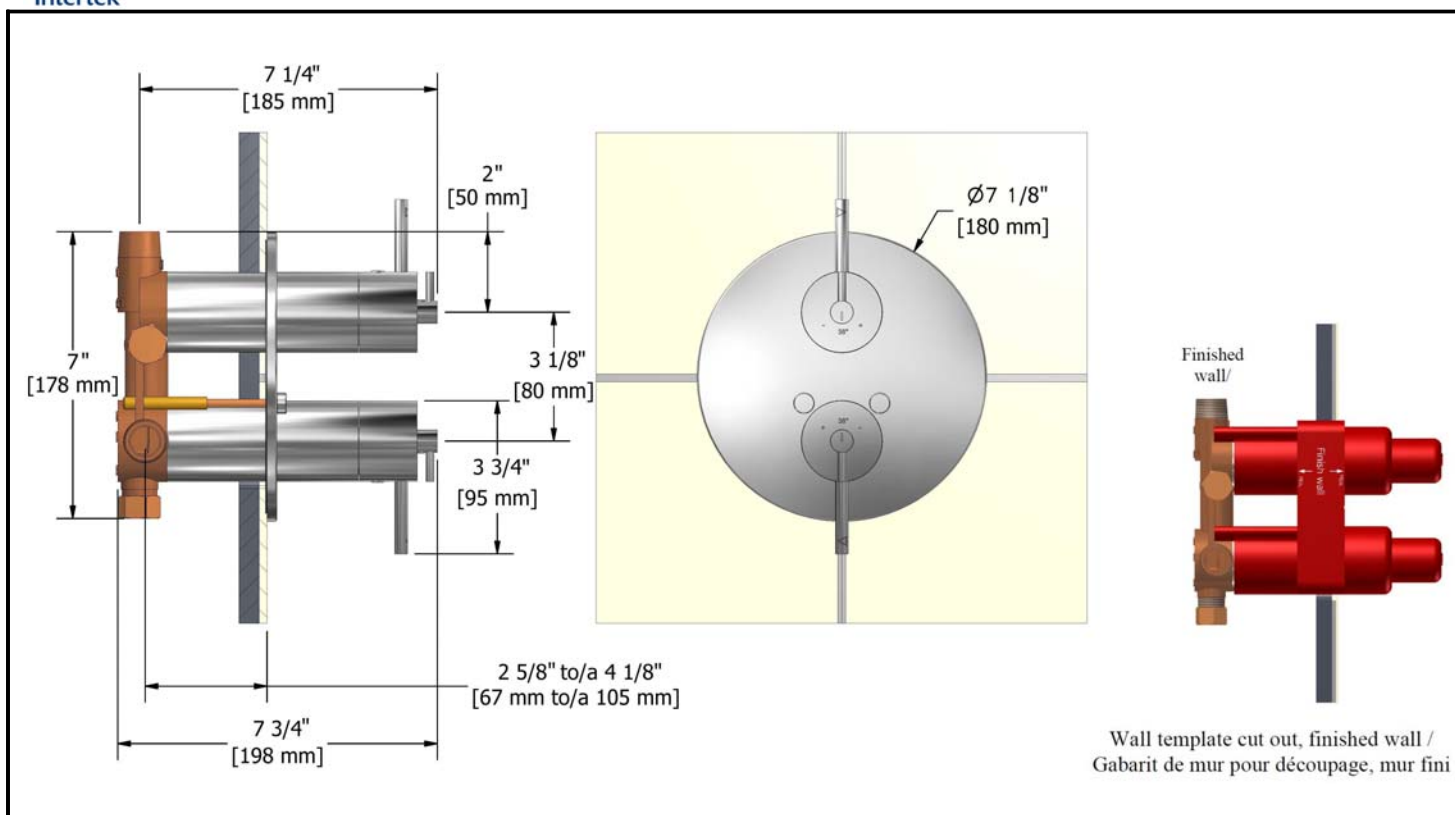

Certifications

- ASME A112.18.1
- CSA B125.1
- ASSE 1016
- CMR248 Approval

Sizes, models and finishes may differ from those presented.

Warranty

The Riobel inc. product carries a limited LIFETIME warranty on the finish Chrome, Gold (PVD), Brushed nickel (PVD), Night brushed (PVD), Polished nickel (PVD) and all working parts and is guaranteed from the initial date of purchase against all manufacturing defects. Other finished 1 year.

Customer service

Ontario, West Canada : 888-287-5354 Quebec, Maritimes, United States : 866-473-8442