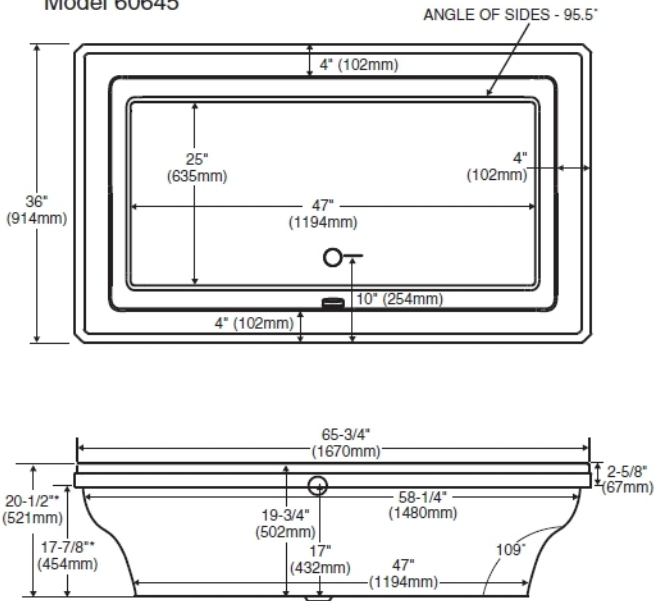

Lutezia 5-1/2' x 36"  
(1676 x 914mm)  
Model 60645

\*For Air Baths Add 2-1/2" (64mm)