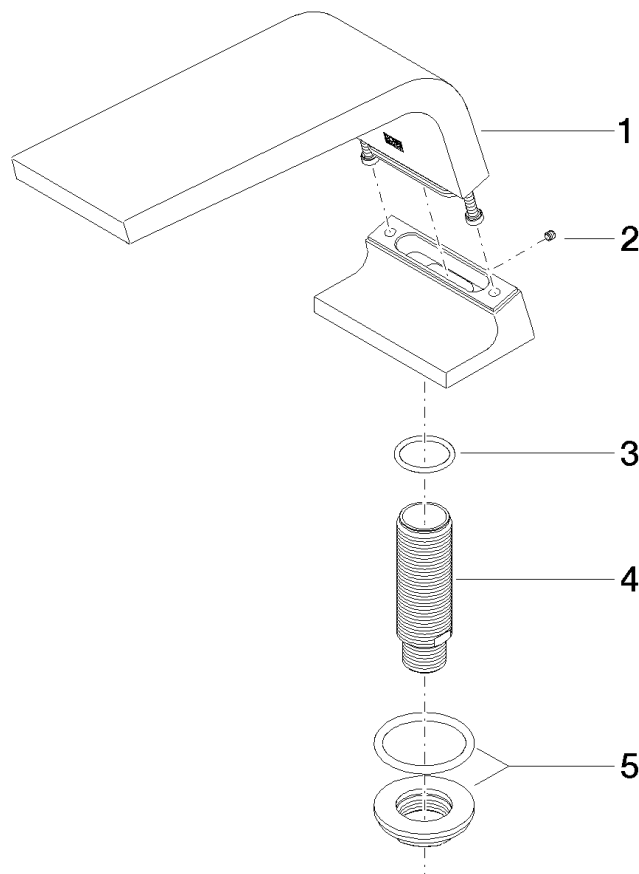

Product specifications

- **7 7/8" projection**

- Fixed spout
- free outlet
- Aerator 73 x 1 1/4"
- Total height 4 7/8"
- Height to aerator/spout outlet 4 1/4"
- 1 3/8" hole diameter
- Deck mounted

Can be used in combination with SMART SETs tub.

Surfaces

- chrome 13612705-00
- matt platinum 13612705-06

Exploded assembly drawing

Order quantity

No.	Article number	Name	Installation quantity
1	90117000700ff	spout	1
2	09311109990	pin	1
3	09141000990	seal	1
4	09300111790	connection	1
5	0423100040390	fixing set	1