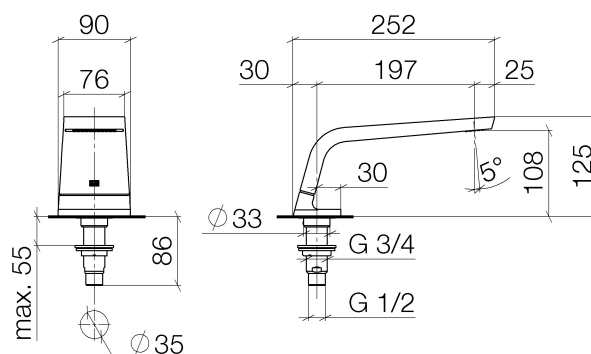

Product specifications

- **7 7/8" projection**

- Fixed spout
- free outlet
- Aerator 73 x 1 1/4"
- Total height 4 7/8"
- Height to aerator/spout outlet 4 1/4"
- 1 3/8" hole diameter
- Deck mounted

Can be used in combination with SMART SETs tub.

Surfaces

- chrome 13612705-00
- matt platinum 13612705-06

Exploded assembly drawing

Order quantity

No.	Article number	Name	Installation quantity
1	90117000700ff	spout	1
2	09311109990	pin	1
3	09141000990	seal	1
4	09300111790	connection	1
5	0423100040390	fixing set	1