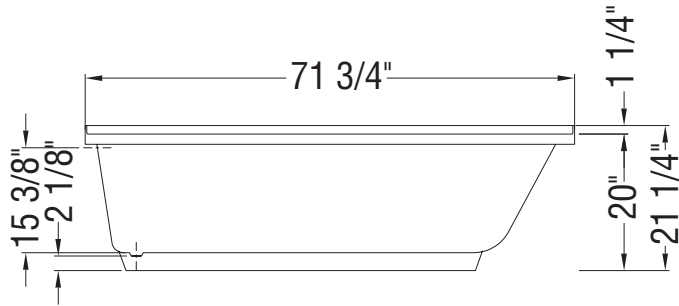

TRUE WHIRLPOOL SYSTEM

AEROEFFECT AIR SYSTEM

- : Indicates pump or blower positioning
- P : Indicates optional grab bars positioning
- (○) : Indicates True Whirlpool jets positioning
- (•) : Indicates Aeroeffect airjets positioning