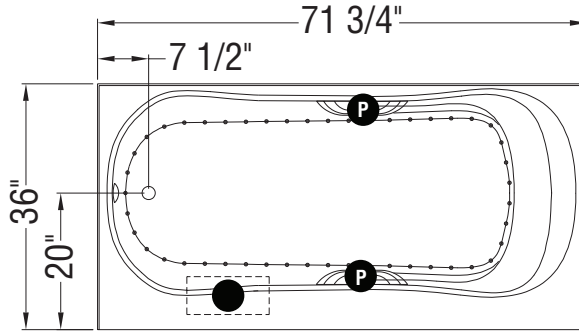

TRUE WHIRLPOOL SYSTEM

AEROEFFECT AIR SYSTEM

- : Indicates pump or blower positioning
- P : Indicates optional grab bars positioning
- (○) : Indicates True Whirlpool jets positioning
- (•) : Indicates Aeroeffect airjets positioning