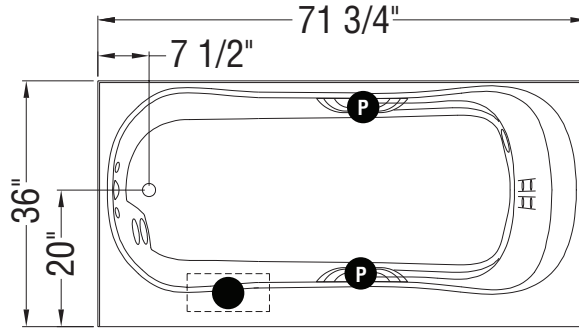

TRUE WHIRLPOOL SYSTEM

AEROEFFECT AIR SYSTEM

- : Indicates pump or blower positioning
- P : Indicates optional grab bars positioning
- (○) : Indicates True Whirlpool jets positioning
- (•) : Indicates Aeroeffect airjets positioning