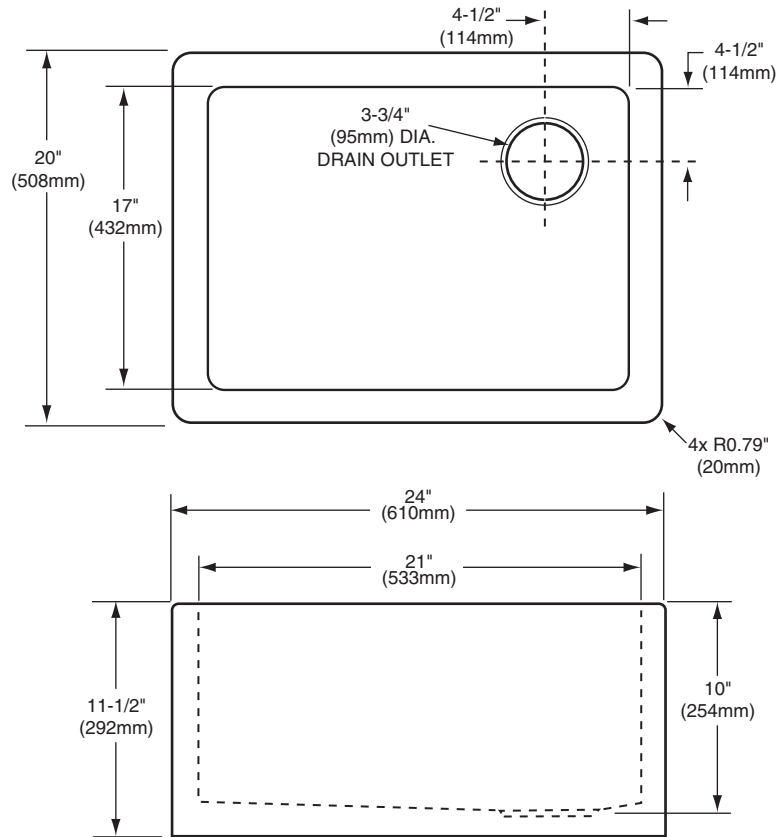

NOTES:

REFER TO INSTALLATION INSTRUCTIONS SUPPLIED WITH KITCHEN SINK FOR UNDERMOUNT, COUNTERTOP OR ABOVE COUNTER CUSTOM INSTALLATIONS.

CAUTION: SINK IS HEAVY! INSTALLER MUST PROVIDE ADEQUATE REINFORCEMENT FOR ALL LOAD-BEARING SUPPORTS IN ACCORDANCE WITH INSTALLATION INSTRUCTIONS SUPPLIED WITH KITCHEN SINK. FITTINGS NOT INCLUDED AND MUST BE ORDERED SEPARATELY.

IMPORTANT: Dimensions of fixtures are nominal and may vary within the range of tolerances established by applicable ASME standards. These measurements are subject to change or cancellation. No responsibility is assumed for use of superseded or voided pages.

To Be Specified:

- ☐ Accommodates any standard 3-1/2" outlet drain

Compliance Certifications:

- Meets or Exceeds ASME A112.19.3 / CSA B45.4