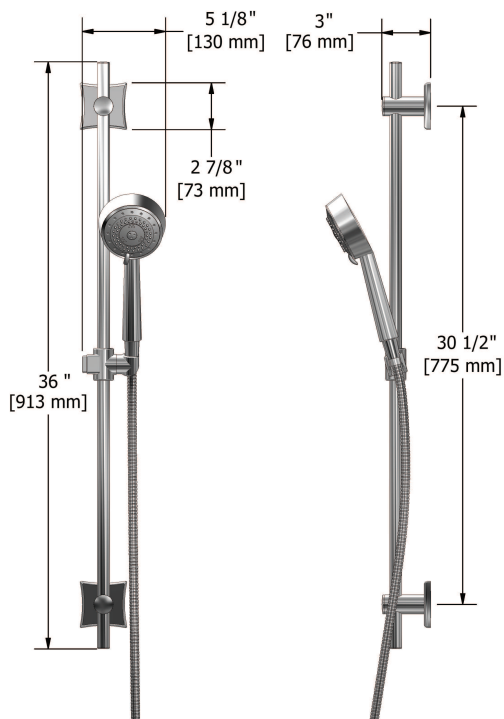

Type P (pressure balance) shower
EF64+XX

Specifications

Composition

- EF61+C - Type P (pressure balance) complete valve
- 4040C - Hand shower rail
- 750C - Elbow supply

Available colors

- C : Chrome
- BN : Brushed nickel (PVD)
- PN : Polished nickel (PVD)

Customer Service

Ontario, West Canada : 888-287-5354 Quebec, Maritimes, United States : 866-473-8442

Hand shower rail
4040XX

Specifications

Descriptions

- 150 cm (59") double interlock flexible hose, swivel and integrated vacuum breaker
- Ø19 mm (¾") slide bar
- 10, 4-jet hand shower with pause / Scale-free

Available colors

- C : Chrome
- BN : Brushed nickel (PVD)
- PN : Polished nickel (PVD)

Available flows

- 9.5 L/min, 2.5 gpm (US) 60psi
- 5.69 L/min, 1.5 gpm (US) 60psi (**4040XX-15**)

Certifications

- CSA B125.1
- ASME A112.18.1
- CMR248 Approval

Customer Service

Ontario, West Canada : 888-287-5354 Quebec, Maritimes, United States : 866-473-8442

Elbow supply
750XX

Specifications

Descriptions

- 1/2" inlet female NPT
- 1/2" outlet male
- Adjustable depth