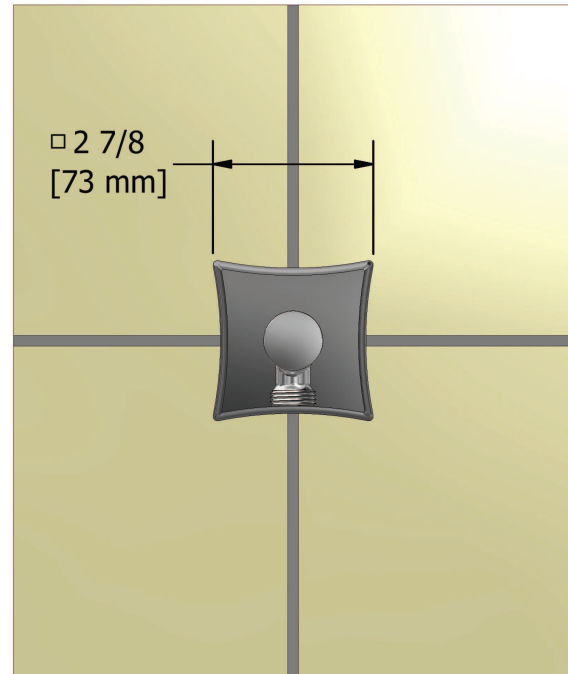

Sizes, models and finishes may differ from thoses presented.

Warranty

The Riobel inc. product carries a limited LIFETIME warranty on the finish Chrome, Gold (PVD), Brushed nickel (PVD), Night brushed (PVD), Polished nickel (PVD) and all working parts and is guaranteed from the initial date of purchase against all manufacturing defects. Other finished 1 year.

Customer Service

Ontario, West Canada : 888-287-5354 Quebec, Maritimes, United States : 866-473-8442

2014.04.23