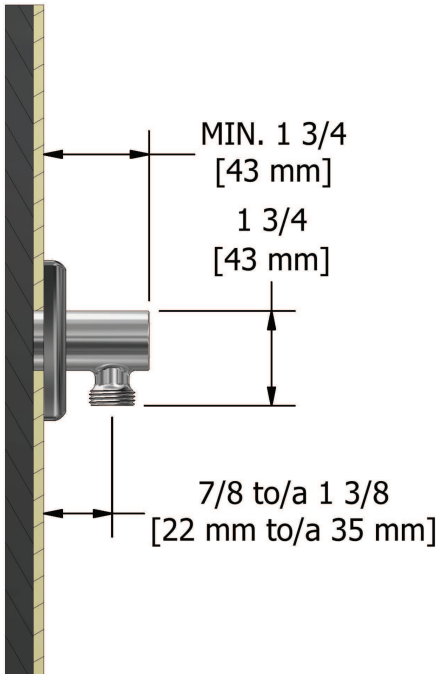

Sizes, models and finishes may differ from thoses presented.

Warranty

The Riobel inc. product carries a limited LIFETIME warranty on the finish Chrome, Gold (PVD), Brushed nickel (PVD), Night brushed (PVD), Polished nickel (PVD) and all working parts and is guaranteed from the initial date of purchase against all manufacturing defects. Other finished 1 year.

Customer Service

Ontario, West Canada : 888-287-5354 Quebec, Maritimes, United States : 866-473-8442

2014.04.23