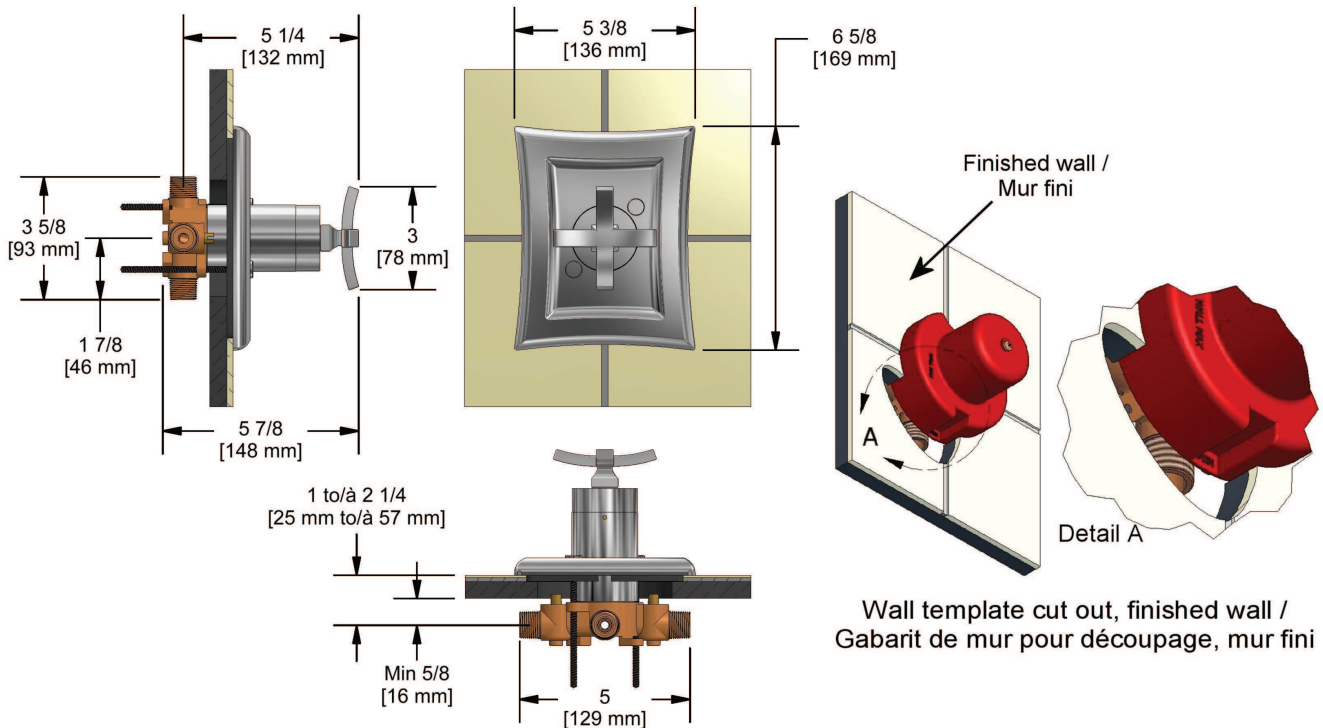

Certifications

- CSA B125.1
- ASME A112.18.1
- ASSE 1016
- CMR248 Approval