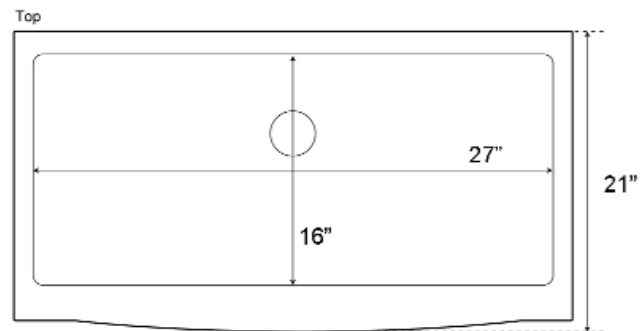

**30" BREMEN SINGLE  
BOWL FARMER SINK**

Cat. No  
FSSSB2038-SS

W: 30"  
D: 21"  
H: 10"

**Features:**

- ▶ Solid 16 gauge, 304 grade metal construction
- ▶ Tight radius corners
- ▶ Easy maintenance with matte finish
- ▶ Mounting clips included
- ▶ Template is included
- ▶ Insulated for sound reduction
- ▶ Rim width is 1-1/2"
- ▶ Accomodates 3-1/2" drain

**Compliance Certification**  
Meets or exceeds the following  
specifications: ASME  
A112.19.3-2001 for Stainless Steel.

**\*Please do NOT cut hole without  
template or actual product.**

**Interior Dimensions:**

Basin Interior: 27" W x 16" D  
Basin Depth: 9-1/2"

Dimensions of fixture are nominal and may vary within the range of tolerances established by ANSI Standard A112.19.2. Dimensions and specifications subject to change without notice.