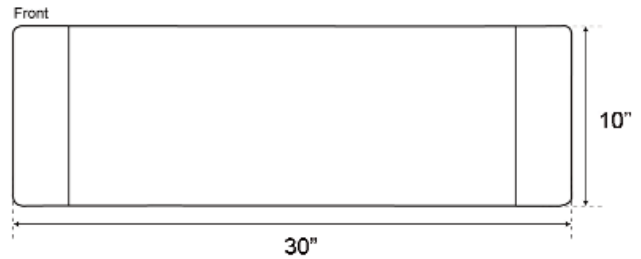

**30" BREMEN SINGLE  
BOWL FARMER SINK**

Cat. No  
FSSSB2038-SS

W: 30"  
D: 21"  
H: 10"

**Features:**

- ▶ Solid 16 gauge, 304 grade metal construction
- ▶ Tight radius corners
- ▶ Easy maintenance with matte finish
- ▶ Mounting clips included
- ▶ Template is included
- ▶ Insulated for sound reduction
- ▶ Rim width is 1-1/2"
- ▶ Accomodates 3-1/2" drain

**Compliance Certification**  
Meets or exceeds the following  
specifications: ASME  
A112.19.3-2001 for Stainless Steel.

**\*Please do NOT cut hole without  
template or actual product.**

**Interior Dimensions:**

Basin Interior: 27" W x 16" D  
Basin Depth: 9-1/2"

Dimensions of fixture are nominal and may vary within the range of tolerances established by ANSI Standard A112.19.2. Dimensions and specifications subject to change without notice.