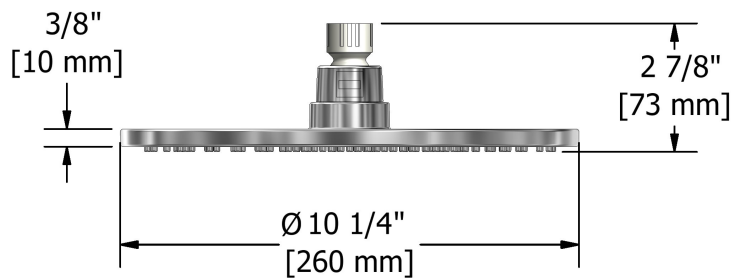

Sizes, models and finishes may differ from thoses presented.

Warranty

The Riobel inc. product carries a limited LIFETIME warranty on the finish Chrome, Gold (PVD), Brushed nickel (PVD), Night brushed (PVD), Polished nickel (PVD) and all working parts and is guaranteed from the initial date of purchase against all manufacturing defects. Other finishes 1 year.

Customer Service

Ontario, West Canada : 888-287-5354 Quebec, Maritimes, United States : 866-473-8442

2015.05.07