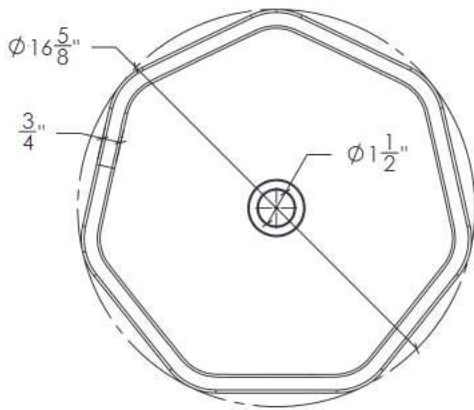

GS-104F

FEATURES:

- * Sink Size: 16 5/8" Dia. x 5 5/8"
- * Material: Frosted Tempered Glass
- * Counter Top Sink
- * Recommended Drain: DS-003
- * For Use With Standard Pop Up Drain
- * Warranty: One Year Limited Warranty

TOP VIEW

3D VIEW

FRONT VIEW

JOB INFORMATION:

Job Name _____
 Date Specified _____
 Contractor _____

* Specifications and drawings provided on this sheet are for illustration only. Cantrio Koncepts will not be held responsible for cutouts made without the actual product or product template.