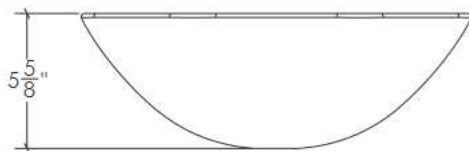

FRONT VIEW

JOB INFORMATION:

Job Name _____
Date Specified _____
Contractor _____

* Specifications and drawings provided on this sheet are for illustration only. Cantrio Koncepts will not be held responsible for cutouts made without the actual product or product template.