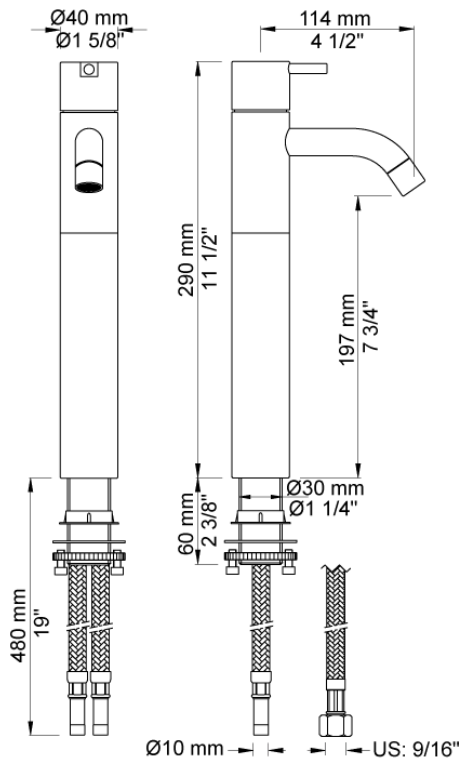

Date:

Client:

Project:

VOLA product: HV1+170

**HV1+170**

One-handle mixer with ceramic disc technology, height 290 mm, fixed spout with water saving aerator.

Pipe size: 10 mm.

Hole cut out size: 30 mm, max. 35 mm.

**Flow**

	<b>Bar:</b>	<b>1,0</b>	<b>2,0</b>	<b>3,0</b>	<b>4,0</b>	<b>5,0</b>
HV1+170	(l/min)	5,0	5,0	5,0	5,0	5,0

**Available in colours**

- Color 02, Grey
- Color 04, Light blue
- Color 05, Orange
- Color 06, Light green
- Color 08, Yellow
- Color 09, Dark grey
- Color 12, Mocca
- Color 14, Bright red
- Color 15, Dark blue
- Color 16, Polished chrome
- Color 17, Gloss black
- Color 18, White
- Color 19, Natural brass
- Color 20, Brushed chrome
- Color 21, Carmine red
- Color 25, Pink
- Color 27, Matt black
- Color 40, Brushed stainless steel