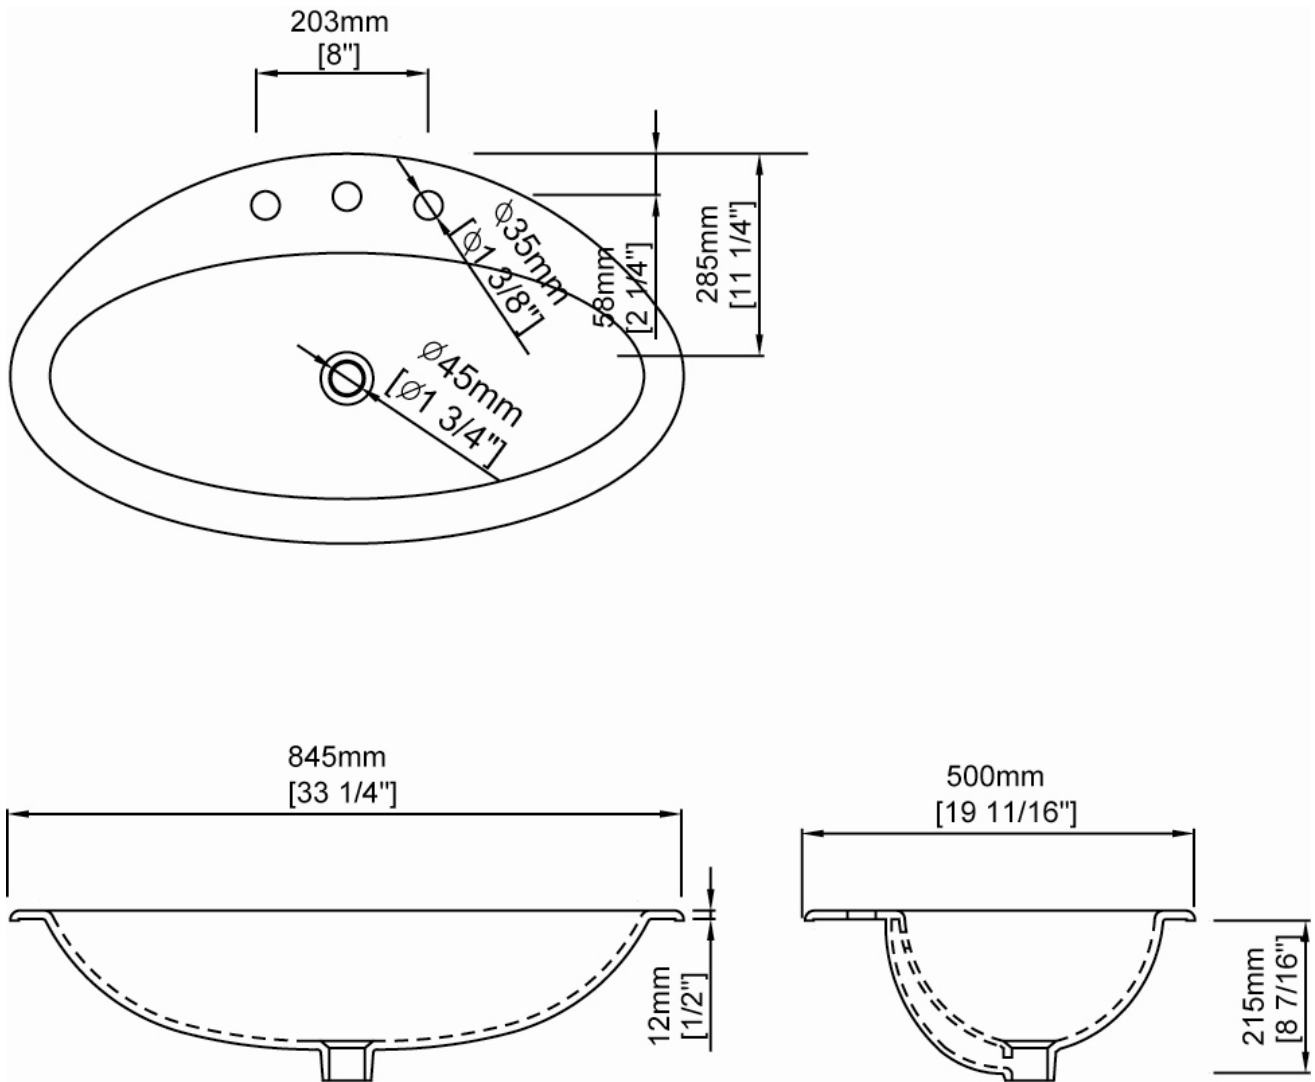

#### Nominal Dimensions

- 33-1/4" x 19-11/16" x 8-7/16"
- 845 x 500 x 215 mm

##### Porcelain Glaze

.00 – White (Standard)

.06 – Biscuit

#### Product Color Options

.00 – White

.06 – Biscuit

RIOSE

Self-Rimming Sink  
L-2270

**IMPORTANT:** Dimensions of fixtures are nominal and may vary within the range of tolerance established by NSI Standard A112.19.2. These measurements are subject to change or cancellation. No responsibility is assumed for use of superseded or voided pages.