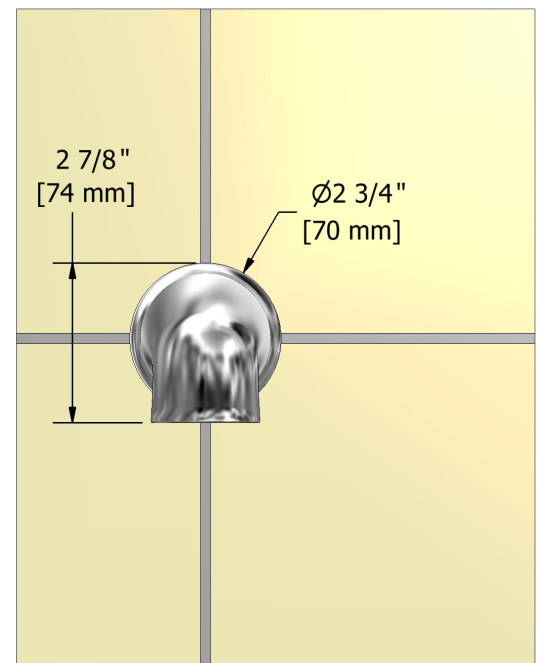

Sizes, models and finishes may differ from those presented.

Warranty

The Riobel inc. product carries a limited LIFETIME warranty on the finish Chrome, Gold (PVD), Brushed nickel (PVD), Night brushed (PVD), Polished nickel (PVD) and all working parts and is guaranteed from the initial date of purchase against all manufacturing defects. Other finished 1 year.

Customer Service

Ontario, West Canada : 888-287-5354 Quebec, Maritimes, United States : 866-473-8442

2014.05.02