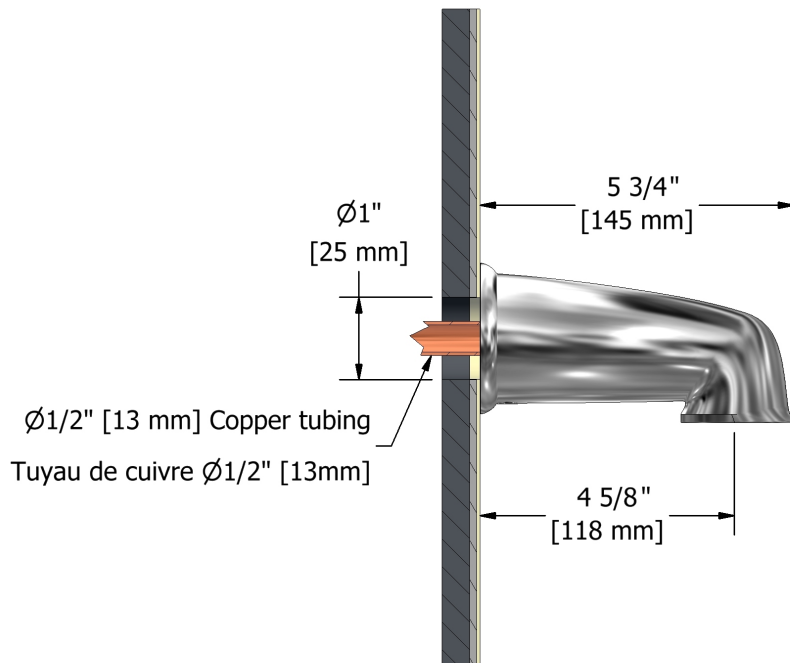

Sizes, models and finishes may differ from those presented.

Warranty

The Riobel inc. product carries a limited LIFETIME warranty on the finish Chrome, Gold (PVD), Brushed nickel (PVD), Night brushed (PVD), Polished nickel (PVD) and all working parts and is guaranteed from the initial date of purchase against all manufacturing defects. Other finished 1 year.

Customer Service

Ontario, West Canada : 888-287-5354 Quebec, Maritimes, United States : 866-473-8442

2014.05.02