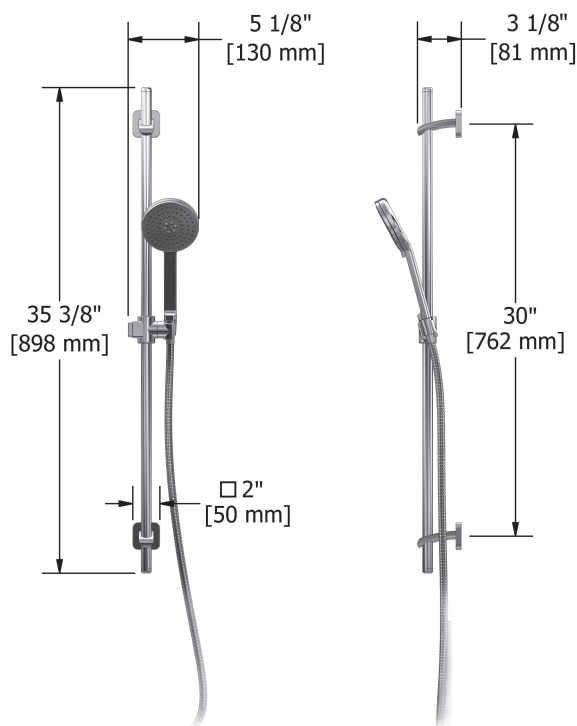

Type P (pressure balance) complete valve
SA51XX

Specifications

Descriptions

- ½" inlet male NPT or sweat
- Service stops
- Ceramic cartridge and balancing spool with check valves
- Double action: flow and temperature control
- ½" outlet male NPT or sweat

Customer Service

Ontario, West Canada : 888-287-5354 Quebec, Maritimes, United States : 866-473-8442

Hand shower rail
7007XX

Specifications

Descriptions

- 150 cm (59") double interlock flexible hose, swivel and integrated vacuum breaker
- Scale-free
- Ø19 mm (¾") slide bar
- 4370, 2-jet hand shower

Available colors

- C : Chrome
- PN : Polished nickel (PVD)

Available flows

- 9.5 L/min, 2.5 gpm (US) 60psi
- 5.69 L/min, 1.5 gpm (US) 60psi (**7007XX-15**)

Certifications

- CSA B125.1
- ASME A112.18.1
- CMR248 Approval

Customer Service

Ontario, West Canada : 888-287-5354 Quebec, Maritimes, United States : 866-473-8442

Elbow supply
772XX

Specifications

Descriptions

- 1/2" inlet female NPT
- 1/2" outlet male
- Adjustable depth