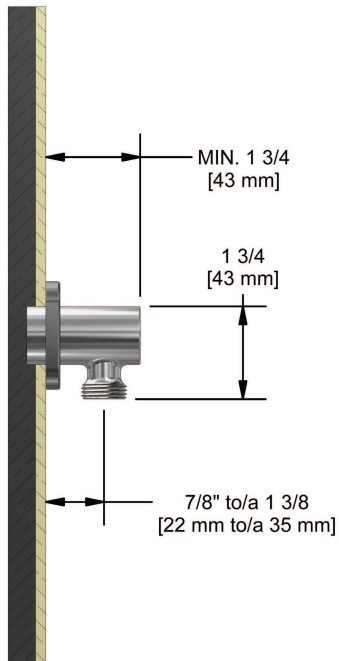

Sizes, models and finishes may differ from thoses presented.

Warranty

The Riobel inc. product carries a limited LIFETIME warranty on the finish Chrome, Gold (PVD), Brushed nickel (PVD), Night brushed (PVD), Polished nickel (PVD) and all working parts and is guaranteed from the initial date of purchase against all manufacturing defects. Other finished 1 year.

Customer Service

Ontario, West Canada : 888-287-5354 Quebec, Maritimes, United States : 866-473-8442

2014.04.23