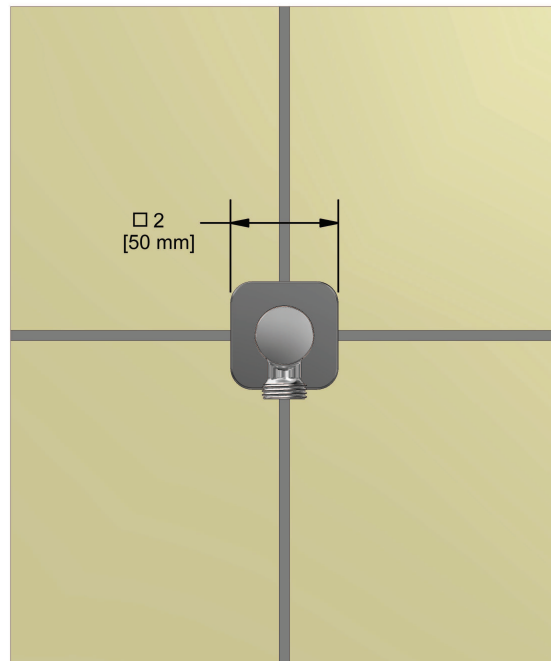

Sizes, models and finishes may differ from thoses presented.

Warranty

The Riobel inc. product carries a limited LIFETIME warranty on the finish Chrome, Gold (PVD), Brushed nickel (PVD), Night brushed (PVD), Polished nickel (PVD) and all working parts and is guaranteed from the initial date of purchase against all manufacturing defects. Other finished 1 year.

Customer Service

Ontario, West Canada : 888-287-5354 Quebec, Maritimes, United States : 866-473-8442

2014.04.23