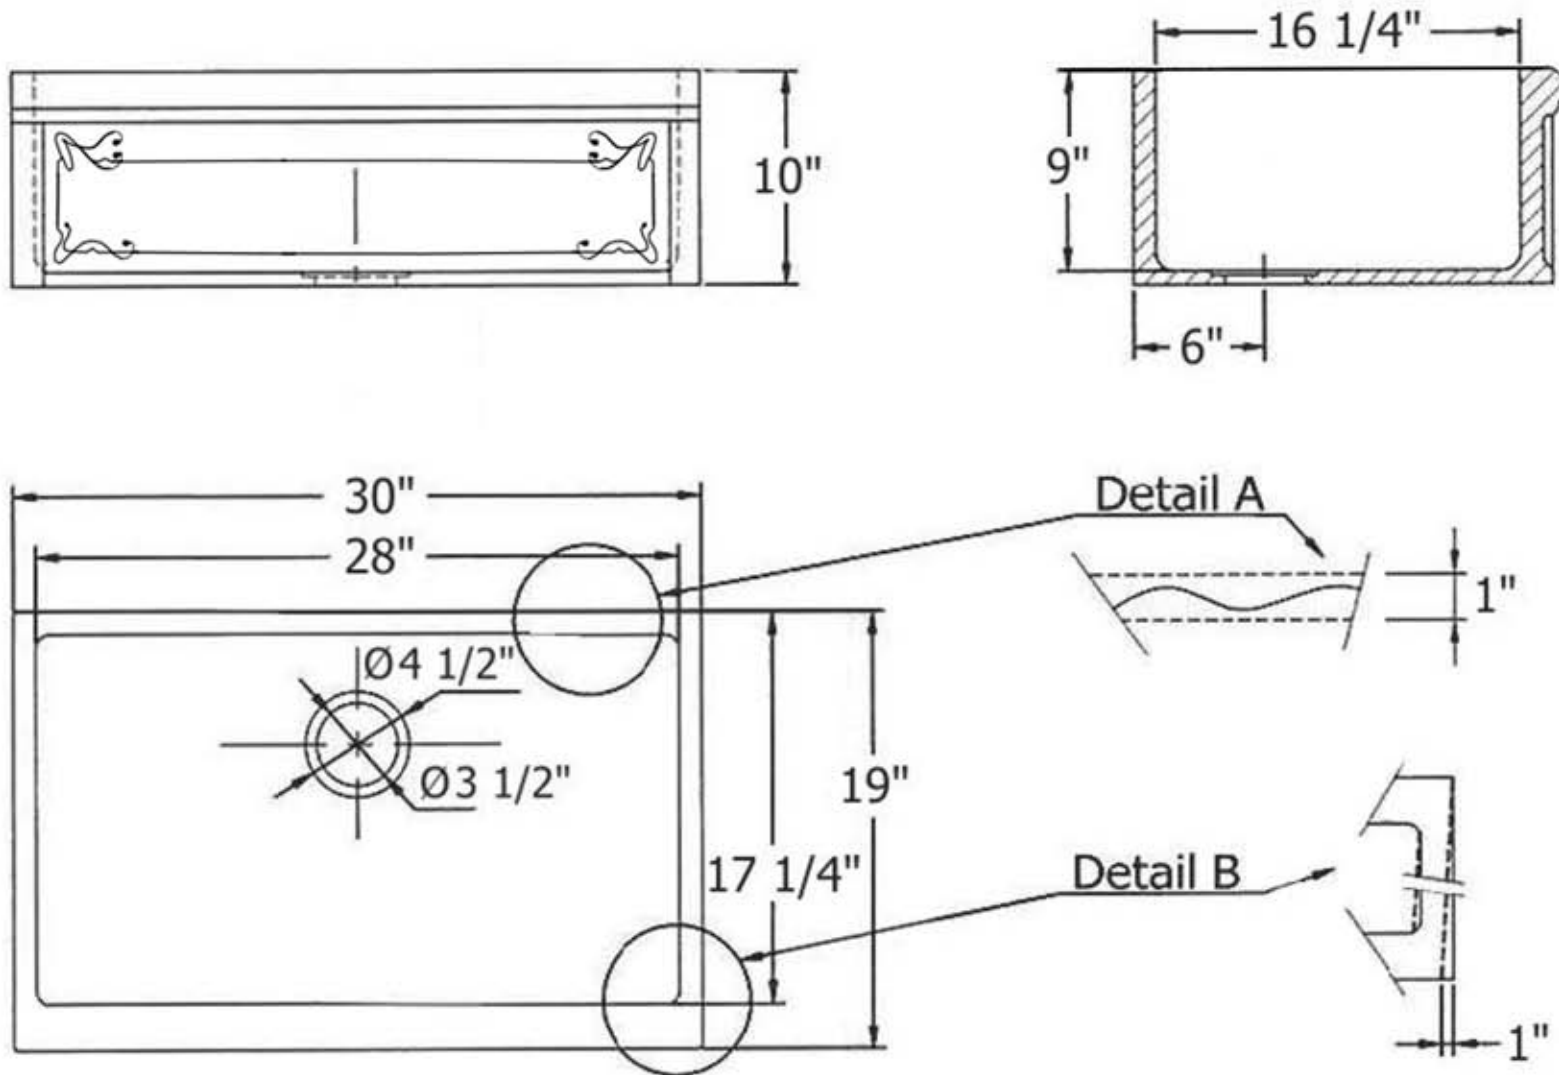

4614 - Art Nouveau Fireclay Farmhouse Sink

Note: Due to the nature of Fireclay, variations of up to 1/4" in size can occur. Cabinets and/or countertops should be cut to actual sink measurements after sink is on site.