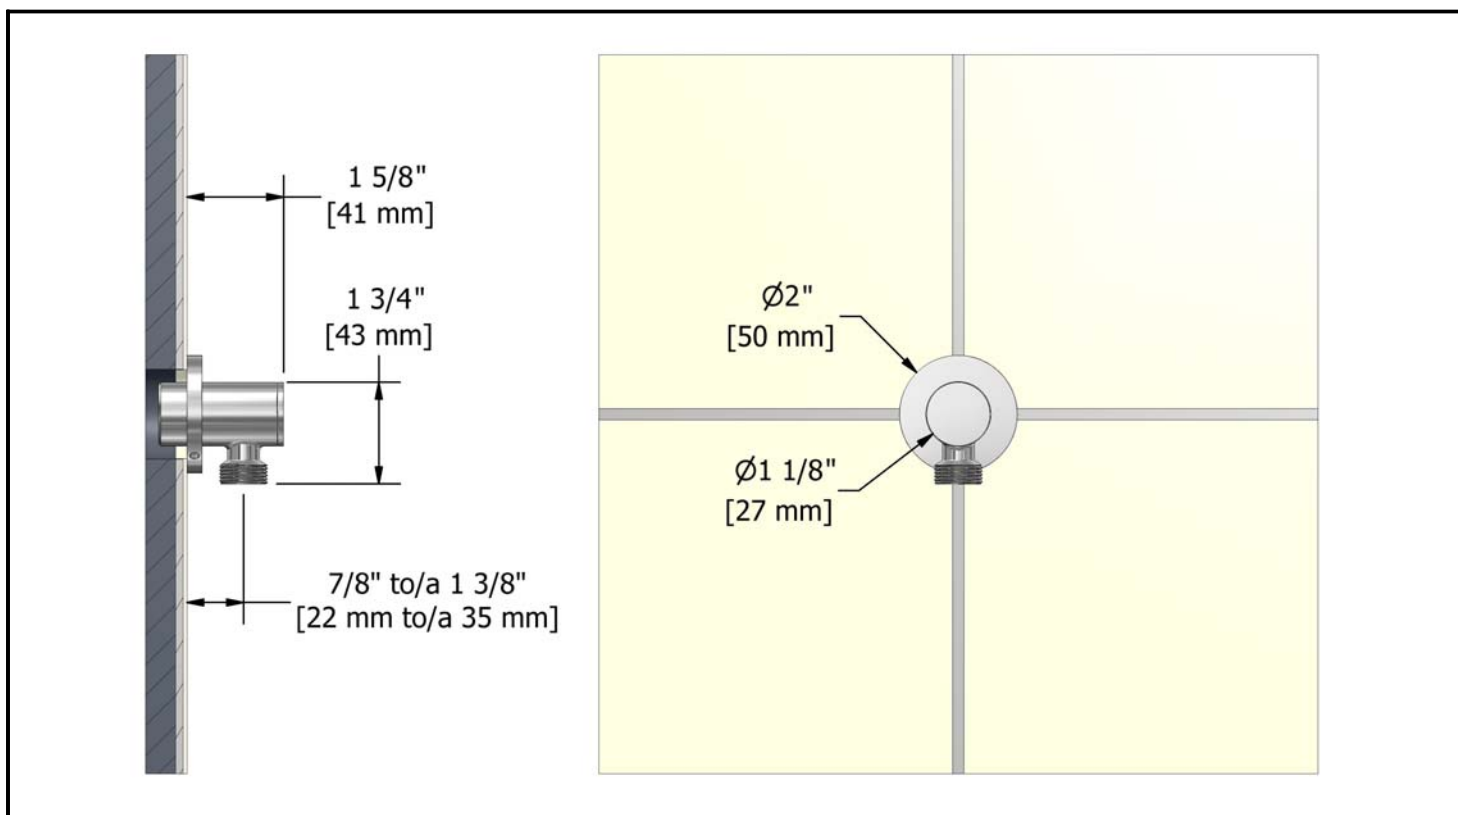

Sizes, models and finishes may differ from those presented.

Warranty

The Riobel inc. product carries a limited LIFETIME warranty on the finish Chrome, Gold (PVD), Brushed nickel (PVD), Night brushed (PVD), Polished nickel (PVD) and all working parts and is guaranteed from the initial date of purchase against all manufacturing defects. Other finished 1 year.

Customer service

Ontario, West Canada : 888-287-5354 Quebec, Maritimes, United States : 866-473-8442