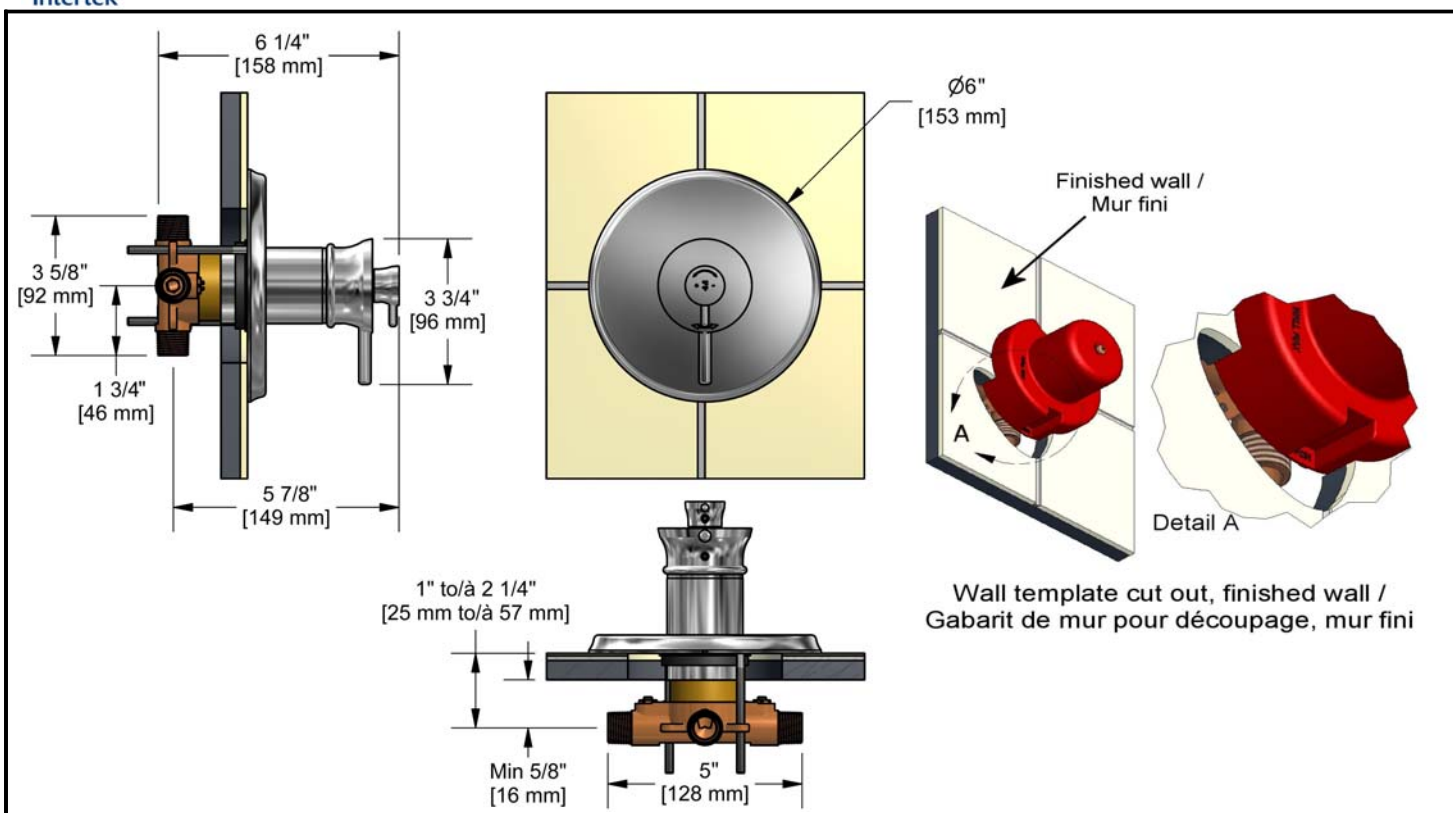

Certifications

- ASME A112.18.1
- CSA B125.1
- ASSE 1016