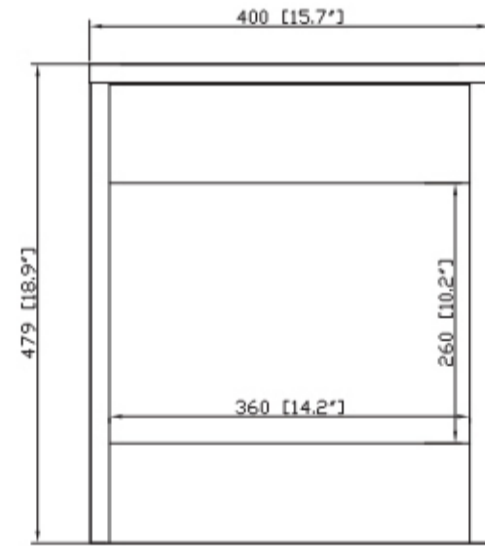

Avanity

CUBE-V16-WE

Features

- Wenge veneer engineer wood
- Wall hung
- 1 soft-close door
- Aluminum hardware
- Metal caddy inside cabinet
- Vessel application

Colors / Finishes

- Wenge

Nominal Dimension

- 16W x 19D x 19H (inches)

Components

Mirror Cabinet	CUBE-MC16-WE
Sink	CVE490WT

Product Diagrams

Front

Back

Side

Top