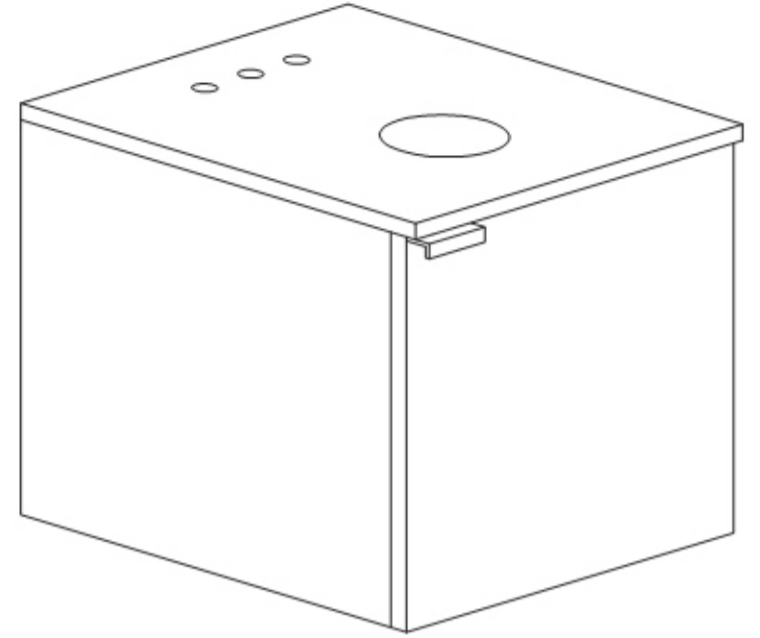

Avanity

CUBE-V16-WE

Features

- Wenge veneer engineer wood
- Wall hung
- 1 soft-close door
- Aluminum hardware
- Metal caddy inside cabinet
- Vessel application

Colors / Finishes

- Wenge

Nominal Dimension

- 16W x 19D x 19H (inches)

Components

Mirror Cabinet	CUBE-MC16-WE
Sink	CVE490WT

Product Diagrams

Front

Back

Side

Top