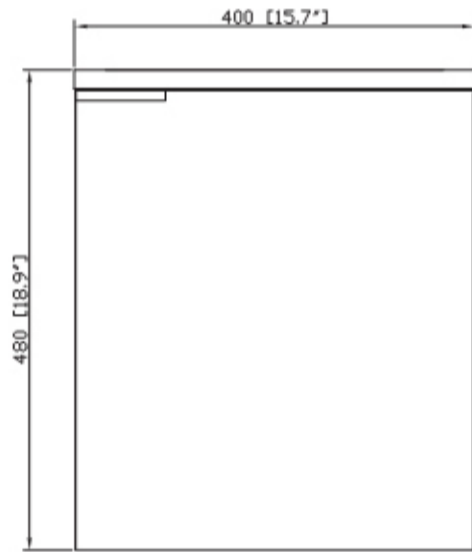

Product Diagrams

Front

Back