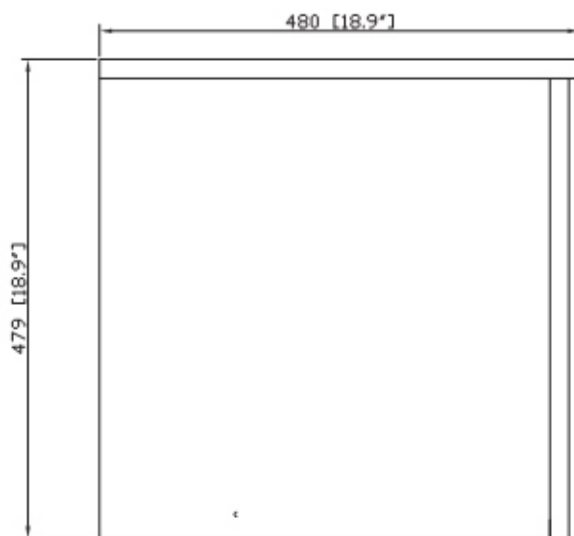

Avanity

CUBE-V16-WE

Features

- Wenge veneer engineer wood
- Wall hung
- 1 soft-close door
- Aluminum hardware
- Metal caddy inside cabinet
- Vessel application

Colors / Finishes

- Wenge

Nominal Dimension

- 16W x 19D x 19H (inches)

Components

Mirror Cabinet	CUBE-MC16-WE
Sink	CVE490WT

Product Diagrams

Front

Back

Side

Top