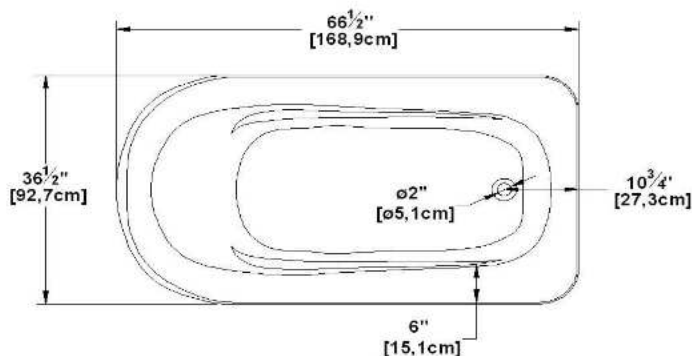

Myriad 66

Product code : **MY66**

Draft revision : 20121011155517

External dimensions : **66" x 36,5" x 27,5" [167,6 cm x 92,7 cm x 69,9 cm]**

Serie : **deck mount**

Seats : **1**

2012 catalog page : **43**

Lumbar support : **no**

Arm rests : **yes**

Low-profile available : **no**

Also available in **FREESTAND**

Draft and specs

Specifications	
Capacity :	37 IMP Gal. / 48,3 US Gal. / 168,2 liters
AeroMassage™ :	39 Easy Clean™ air jets
Super AeroMassage™ :	AeroMassage™ + 12 Easy Clean™ air jets
Dynamic Turbo™ :	4 Confort Pulse jets / 4 Confort Swirl jets
Confort Air™ :	39 Easy Clean™ air jets
Characteristics :	n/a

Remarks	
*all measures have a precision of ± 1/4" (0,63cm)	
*internal dimensions taken at 4" (10cm) from bath bottom	
*capacity is measured by filling the soaker to 1-1/2" under the overflow	
*textured skirt available on all freestand products	
*shelf height is 3/4" on all "low-profile" models	