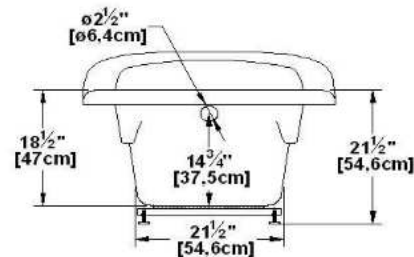

Myriad 66

Product code : **MY66**

Draft revision : 20121011155517

External dimensions : **66" x 36,5" x 27,5" [167,6 cm x 92,7 cm x 69,9 cm]**

Serie : **deck mount**

Seats : **1**

2012 catalog page : **43**

Lumbar support : **no**

Arm rests : **yes**

Low-profile available : **no**

Also available in **FREESTAND**

Draft and specs

Specifications	
Capacity :	37 IMP Gal. / 48,3 US Gal. / 168,2 liters
AeroMassage™ :	39 Easy Clean™ air jets
Super AeroMassage™ :	AeroMassage™ + 12 Easy Clean™ air jets
Dynamic Turbo™ :	4 Confort Pulse jets / 4 Confort Swirl jets
Confort Air™ :	39 Easy Clean™ air jets
Characteristics :	n/a

Remarks	
*all measures have a precision of ± 1/4" (0,63cm)	
*internal dimensions taken at 4" (10cm) from bath bottom	
*capacity is measured by filling the soaker to 1-1/2" under the overflow	
*textured skirt available on all freestand products	
*shelf height is 3/4" on all "low-profile" models	