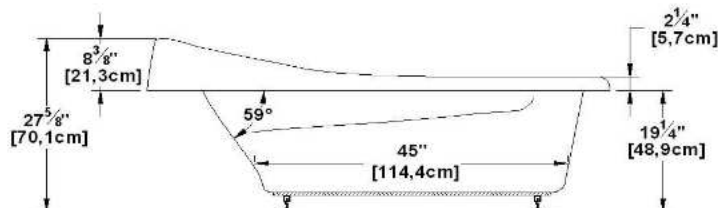

Myriad 66

Product code : **MY66**

Draft revision : 20121011155517

External dimensions : **66" x 36,5" x 27,5" [167,6 cm x 92,7 cm x 69,9 cm]**

Serie : **deck mount**

Seats : **1**

2012 catalog page : **43**

Lumbar support : **no**

Arm rests : **yes**

Low-profile available : **no**

Also available in **FREESTAND**

Draft and specs

Specifications	
Capacity :	37 IMP Gal. / 48,3 US Gal. / 168,2 liters
AeroMassage™ :	39 Easy Clean™ air jets
Super AeroMassage™ :	AeroMassage™ + 12 Easy Clean™ air jets
Dynamic Turbo™ :	4 Confort Pulse jets / 4 Confort Swirl jets
Confort Air™ :	39 Easy Clean™ air jets
Characteristics :	n/a

Remarks	
*all measures have a precision of ± 1/4" (0,63cm)	
*internal dimensions taken at 4" (10cm) from bath bottom	
*capacity is measured by filling the soaker to 1-1/2" under the overflow	
*textured skirt available on all freestand products	
*shelf height is 3/4" on all "low-profile" models	