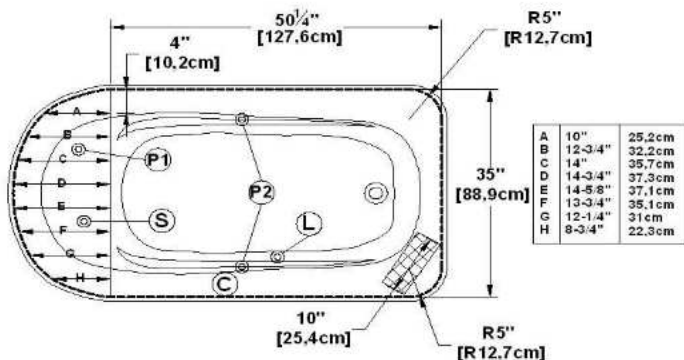

Myriad 66

Product code : **MY66**

Draft revision : 20121011155517

External dimensions : **66" x 36,5" x 27,5" [167,6 cm x 92,7 cm x 69,9 cm]**

Serie : **deck mount**

Seats : **1**

2012 catalog page : **43**

Lumbar support : **no**

Arm rests : **yes**

Low-profile available : **no**

Also available in **FREESTAND**

Draft and specs

Specifications	
Capacity :	37 IMP Gal. / 48,3 US Gal. / 168,2 liters
AeroMassage™ :	39 Easy Clean™ air jets
Super AeroMassage™ :	AeroMassage™ + 12 Easy Clean™ air jets
Dynamic Turbo™ :	4 Confort Pulse jets / 4 Confort Swirl jets
Confort Air™ :	39 Easy Clean™ air jets
Characteristics :	n/a

Remarks	
*all measures have a precision of ± 1/4" (0,63cm)	
*internal dimensions taken at 4" (10cm) from bath bottom	
*capacity is measured by filling the soaker to 1-1/2" under the overflow	
*textured skirt available on all freestand products	
*shelf height is 3/4" on all "low-profile" models	

Options and installation

*accessories and decorative lines positions are approximative

Additional(s) note(s) :

Keypad not installed when ordered with remote control.

Legend					
(S)	Blower	(L)	Mood light	(C)	Keypad
(P1)	Pump	(P2)	Grab bar		
Recommended faucets drilling location*					
Deck cut-out line - - - - -					