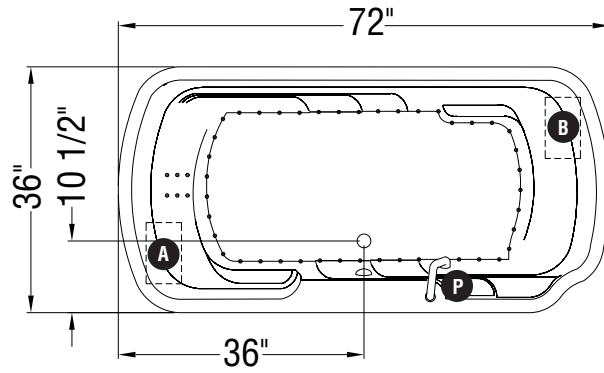

TRUE WHIRLPOOL
SYSTEM

AEROFEEEL
AIR SYSTEM

A : Indicates pump or blower positioning

B : Indicates pump or blower positioning

P : Indicates optional hand rail positioning

(○) : Indicates True Whirlpool jets positioning

(●) : Indicates Aerofeel airjets positioning