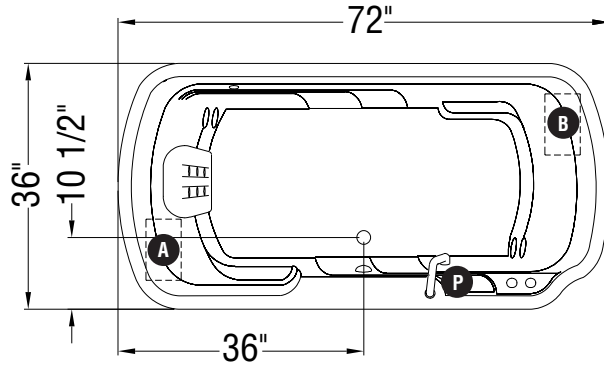

TRUE WHIRLPOOL
SYSTEM

AEROFEEEL
AIR SYSTEM

A : Indicates pump or blower positioning

B : Indicates pump or blower positioning

P : Indicates optional hand rail positioning

(○) : Indicates True Whirlpool jets positioning

(●) : Indicates Aerofeel airjets positioning