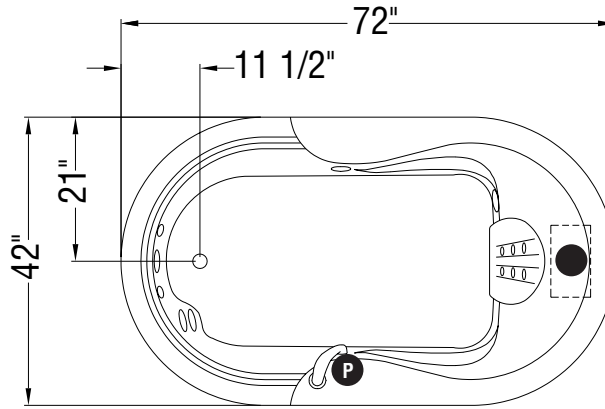

TRUE WHIRLPOOL
SYSTEM

AEROFEEL
AIR SYSTEM

- : Indicates pump or blower positioning
- Ⓟ : Indicates optional hand rail positioning
- (○) : Indicates True Whirlpool jets positioning
- (●) : Indicates Aerofeel airjets positioning