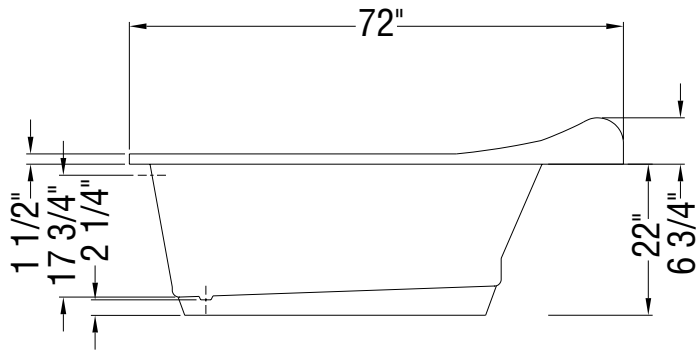

TRUE WHIRLPOOL
SYSTEM

AEROFEEL
AIR SYSTEM

- : Indicates pump or blower positioning
- Ⓟ : Indicates optional hand rail positioning
- (○) : Indicates True Whirlpool jets positioning
- (●) : Indicates Aerofeel airjets positioning