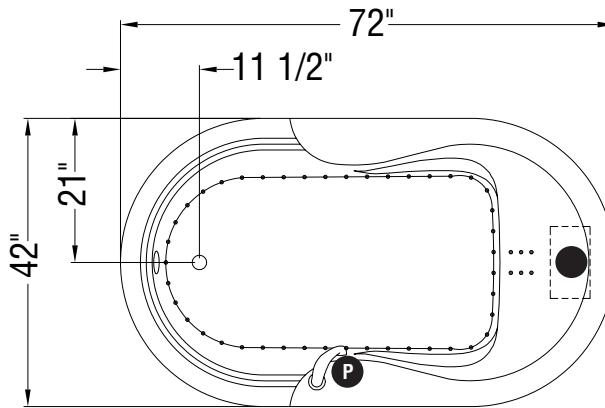

TRUE WHIRLPOOL
SYSTEM

AEROFEEL
AIR SYSTEM

- : Indicates pump or blower positioning
- Ⓟ : Indicates optional hand rail positioning
- (○) : Indicates True Whirlpool jets positioning
- (●) : Indicates Aerofeel airjets positioning